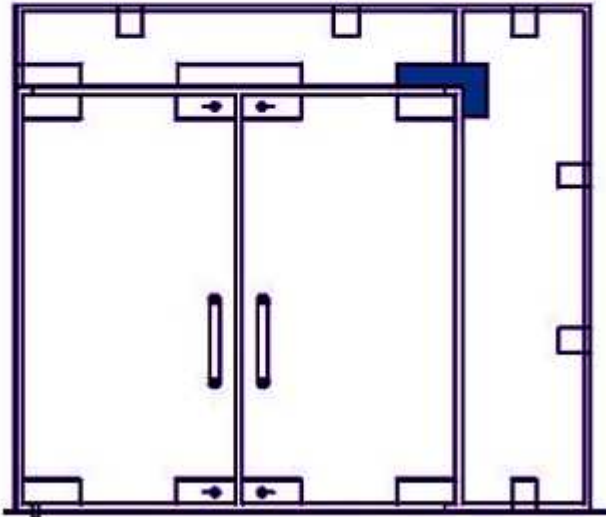

## Glass cut-outs for CASMA 083 Transom/Side Panel Patch with Pivot

### Frame options

### Glass cut-out dimensions

### Combined glass cut-out dimensions