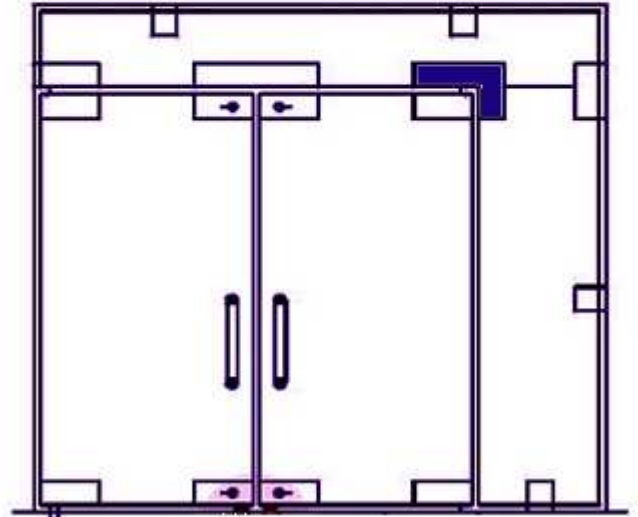

## Glass cut-outs for CASMA 083 Transom/Side Panel Patch with Pivot

### Frame options

### Glass cut-out dimensions

### Combined glass cut-out dimensions