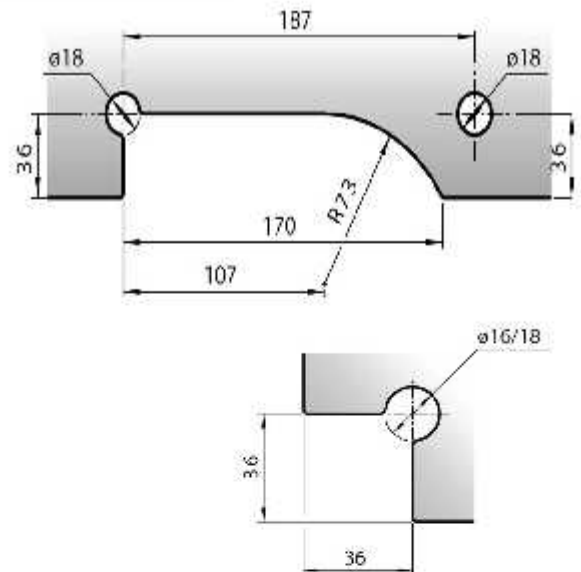

## Glass cut-outs for CASMA 083 Transom/Side Panel Patch with Pivot

### Glass cut-out dimensions

### Combined glass cut-out dimensions