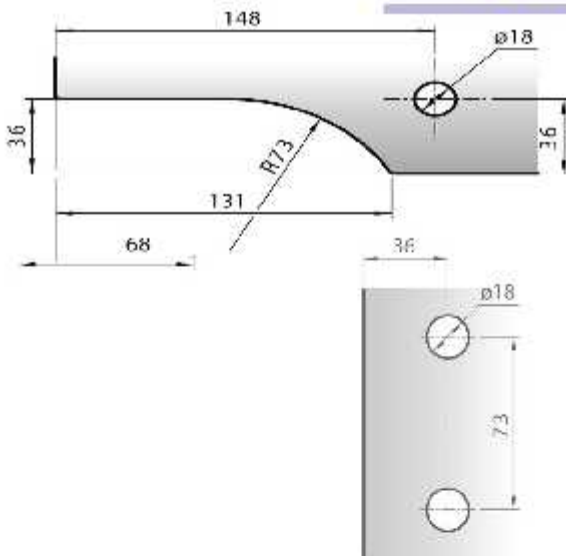

## Glass cut-outs for CASMA 083 Transom/Side Panel Patch with Pivot

### Frame options

### Glass cut-out dimensions

### Combined glass cut-out dimensions