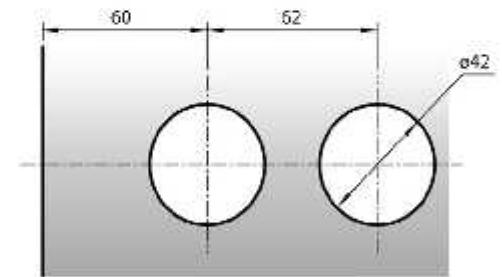

## 15120 Quadra Locking door Kit Drawing

### Glass drill hole details