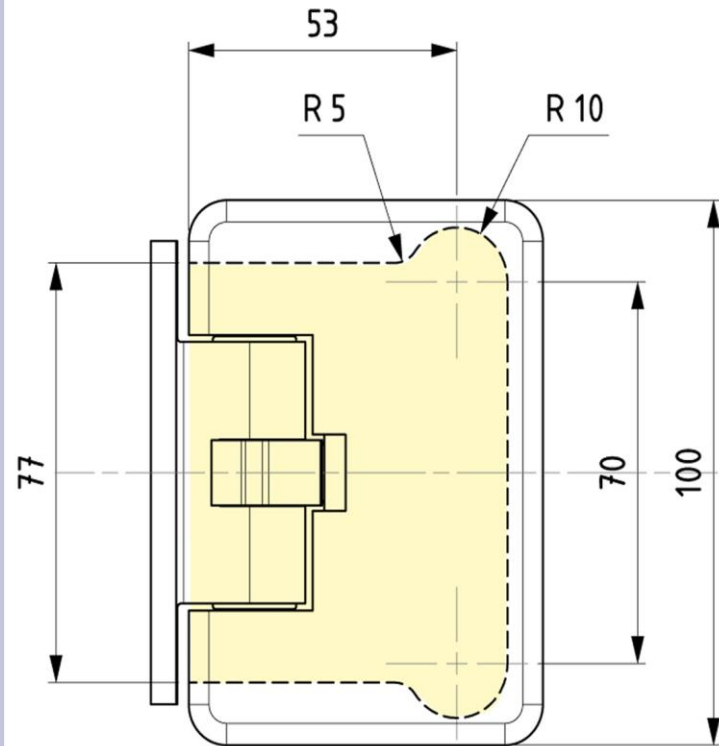

## Colcom 8700 Glass to Wall Door Hinge

#### 1. Glass Cut-out Dimensions.

#### 3. Back View Dimensions.

#### 4. Aerial View Dimensions.