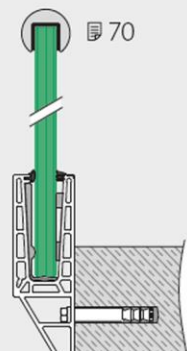

Pro Y Fascia mount

- For floors with no finish
- Can be installed at or beyond the edge of a surface
- Optional base shoe cladding