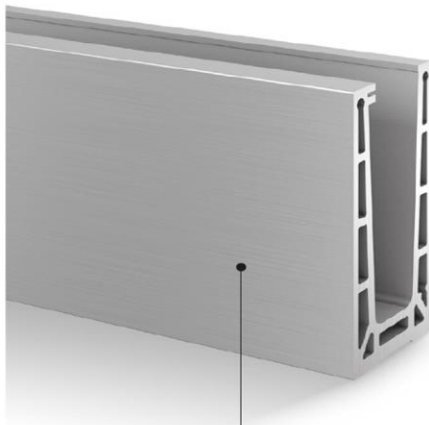

## PERFECT ALIGNMENT MADE EASY

Introducing Easy Glass® Pro: The only base shoe that lets you fine-tune the adjustment of each glass panel from just one side. No bolts, screw tightening or scaffolding required!

# Easy Glass® Pro speeds installation and saves you money

New in our range of Easy Glass® base shoes and the very best of the best, the Pro range consists of four base shoes: two for top mounting and two for fascia mounting. The ideal solution for challenging construction situations, Pro features a new safety wedge system through which the glass on top can easily be adjusted in every direction up to 1 cm, from just one side! This means that on fascia mount installations you can make all of the adjustments from the balcony – no need for a scaffold to adjust the glass from the other side.

The system is easily installed without special tools, and can be demounted at any time. The glass is mounted with our Easy Glass mounting tool (no bolts required!), while the base shoe is installed without the need for counter-sunk anchors. For the two top mount shoes you can even use fewer anchors than you may be accustomed to using for other profiles.

Unique to Pro are the 'F' base shoes (for top mounting) and 'Y' base shoes (for fascia mounting). These come with integrated corner profiles, making it possible to install these base shoes directly on the edge of a balcony without the need for an additional corner construction.