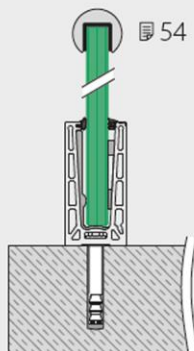

Easy Glass® Pro speeds installation and saves you money

New in our range of Easy Glass® base shoes and the very best of the best, the Pro range consists of four base shoes: two for top mounting and two for fascia mounting. The ideal solution for challenging construction situations, Pro features a new safety wedge system through which the glass on top can easily be adjusted in every direction up to 1 cm, from just one side! This means that on fascia mount installations you can make all of the adjustments from the balcony – no need for a scaffold to adjust the glass from the other side.

The system is easily installed without special tools, and can be demounted at any time. The glass is mounted with our Easy Glass mounting tool (no bolts required!), while the base shoe is installed without the need for counter-sunk anchors. For the two top mount shoes you can even use fewer anchors than you may be accustomed to using for other profiles.

Unique to Pro are the 'F' base shoes (for top mounting) and 'Y' base shoes (for fascia mounting). These come with integrated corner profiles, making it possible to install these base shoes directly on the edge of a balcony without the need for an additional corner construction.

Easy Glass® Pro	UK	DE	NL	IT	CH	ES	FR
Max. line load (kN/m)	1,5	1,0	1,0	>2,0	1,6	1,6	1,0

Please refer to the respective certificates for specifications such as mounting details and glass dimensions. For more information, please visit our website: www.q-railing.com/certificates

EASY GLASS® PRO VARIANTS

Pro Top mount

- Also for in-floor mounting
- Stainless steel look available
- Optional LED-lit base shoe cladding

Pro F Top mount

- For unfinished floor
- Can be installed at or beyond the edge of a surface

Pro Fascia mount