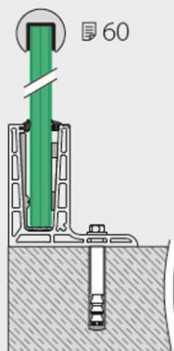

Pro F Top mount

- For unfinished floor
- Can be installed at or beyond the edge of a surface