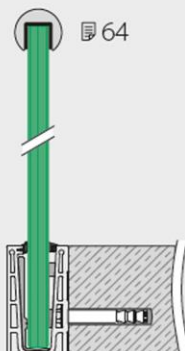

Pro Fascia mount

- Can be installed at or beyond the edge of a surface
- Optional base shoe cladding