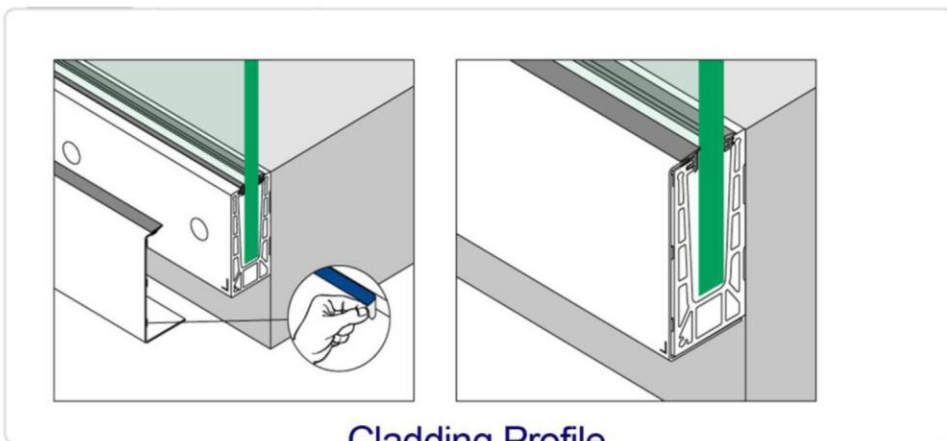

EASY GLASS SMART Unbeatable ease of installation

Easy Glass SMART Fascia Mount Frameless Glass Balustrade

Installation Type: Base shoe, Fascia Mount (inside fixing, mounting)

Suitable for: Indoor and outdoor

- Symmetrical top-mount base shoe
- Light and medium use railings for indoor and outdoor settings
- Minimal use of anchors in base shoe installation
- A choice of fixing methods: hexagon bolts, mechanical anchors or stud anchors
- Easy to work on with the tools supplied
- Optional aluminium shoe shims available for levelling uneven surfaces

Cap/hand Rail
Available to buy separately

Q-Disc & Rubber Inserts Kit

Fascia Mount Base Channel

Fixing Materials/Bolts
are available & sold separately

How it works:

VSG (2x ESG): Laminated glass from toughened glass
ESG: Toughened glass

Please refer to the respective certificates for specifications such as mounting details and glass dimensions.

Assembly video

Blind Plugs

Related Fittings

Corner Base Channels

End Caps

Connection Pins for Easy Glass