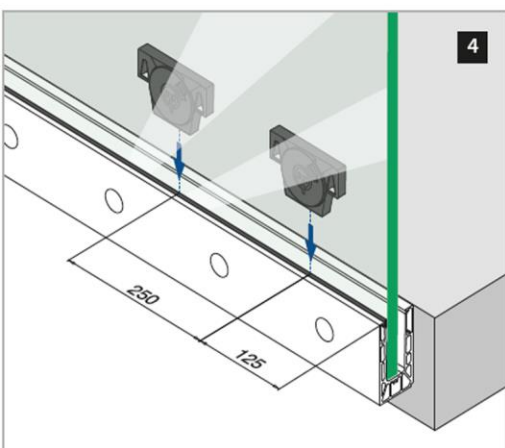

EASY GLASS SMART Unbeatable ease of installation

Easy Glass SMART Fascia Mount Frameless Glass Balustrade

Installation Type: Base shoe, Fascia Mount (inside fixing, mounting)

Suitable for: Indoor and outdoor

- Symmetrical top-mount base shoe
- Light and medium use railings for indoor and outdoor settings
- Minimal use of anchors in base shoe installation
- A choice of fixing methods: hexagon bolts, mechanical anchors or stud anchors
- Easy to work on with the tools supplied
- Optional aluminium shoe shims available for levelling uneven surfaces

Cap/hand Rail
Available to buy separately

Q-Disc & Rubber Inserts Kit

Fascia Mount Base Channel

Fixing Materials/Bolts
are available & sold separately

How it works:

VSG (2x ESG): Laminated glass from toughened glass
ESG: Toughened glass

Please refer to the respective certificates for specifications such as mounting details and glass dimensions.

Assembly video

Blind Plugs

Related Fittings

Corner Base Channels

End Caps

Connection Pins for Easy Glass