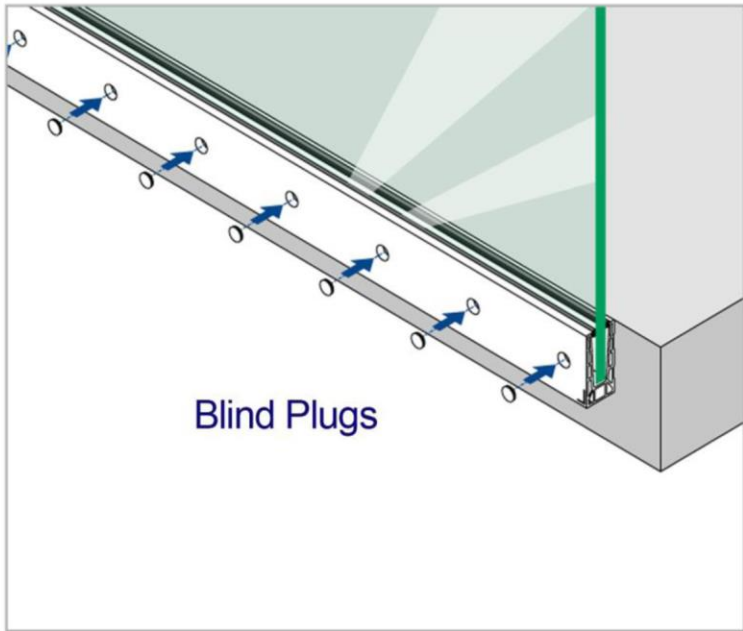

EASY GLASS SMART Unbeatable ease of installation

Easy Glass SMART Fascia Mount Frameless Glass Balustrade

Installation Type: Base shoe, Fascia Mount (inside fixing, mounting)

Suitable for: Indoor and outdoor

- Symmetrical top-mount base shoe
- Light and medium use railings for indoor and outdoor settings
- Minimal use of anchors in base shoe installation
- A choice of fixing methods: hexagon bolts, mechanical anchors or stud anchors
- Easy to work on with the tools supplied
- Optional aluminium shoe shims available for levelling uneven surfaces

Cap/hand Rail
Available to buy separately

Q-Disc & Rubber Inserts Kit

Fascia Mount Base Channel

Fixing Materials/Bolts
are available & sold separately

How it works:

VSG (2x ESG): Laminated glass from toughened glass
ESG: Toughened glass

Please refer to the respective certificates for specifications such as mounting details and glass dimensions.

Assembly video

Blind Plugs

Related Fittings

Corner Base Channels

End Caps

Connection Pins for Easy Glass