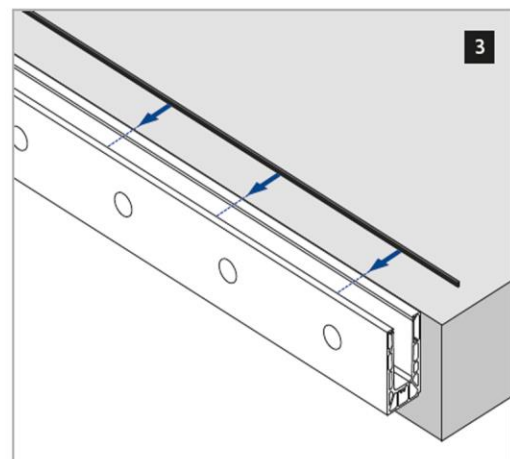

EASY GLASS SMART Unbeatable ease of installation

Easy Glass SMART Fascia Mount Frameless Glass Balustrade

Installation Type: Base shoe, Fascia Mount (inside fixing, mounting)

Suitable for: Indoor and outdoor

- Symmetrical top-mount base shoe
- Light and medium use railings for indoor and outdoor settings
- Minimal use of anchors in base shoe installation
- A choice of fixing methods: hexagon bolts, mechanical anchors or stud anchors
- Easy to work on with the tools supplied
- Optional aluminium shoe shims available for levelling uneven surfaces

Cap/hand Rail
Available to buy separately

Q-Disc & Rubber Inserts Kit

Fascia Mount Base Channel

Fixing Materials/Bolts
are available & sold separately

How it works:

VSG (2x ESG): Laminated glass from toughened glass
ESG: Toughened glass

Please refer to the respective certificates for specifications such as mounting details and glass dimensions.

Assembly video

Blind Plugs

Related Fittings

Corner Base Channels

End Caps

Connection Pins for Easy Glass