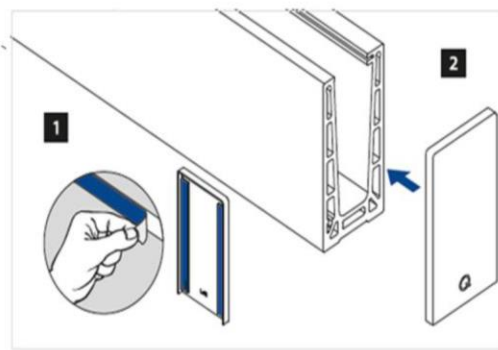

EASY GLASS SMART Unbeatable ease of installation

Easy Glass SMART Fascia Mount Frameless Glass Balustrade

Installation Type: Base shoe, Fascia Mount (inside fixing, mounting)

Suitable for: Indoor and outdoor

- Symmetrical top-mount base shoe
- Light and medium use railings for indoor and outdoor settings
- Minimal use of anchors in base shoe installation
- A choice of fixing methods: hexagon bolts, mechanical anchors or stud anchors
- Easy to work on with the tools supplied
- Optional aluminium shoe shims available for levelling uneven surfaces

Cap/hand Rail
Available to buy separately

Q-Disc & Rubber Inserts Kit

Fascia Mount Base Channel

Fixing Materials/Bolts
are available & sold separately

How it works:

VSG (2x ESG): Laminated glass from toughened glass
ESG: Toughened glass

Please refer to the respective certificates for specifications such as mounting details and glass dimensions.

Assembly video

Blind Plugs

Related Fittings

Corner Base Channels

End Caps

Connection Pins for Easy Glass