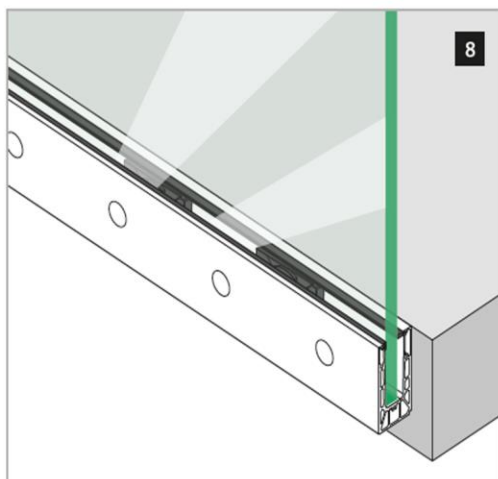

EASY GLASS SMART Unbeatable ease of installation

Easy Glass SMART Fascia Mount Frameless Glass Balustrade

Installation Type: Base shoe, Fascia Mount (inside fixing, mounting)

Suitable for: Indoor and outdoor

- Symmetrical top-mount base shoe
- Light and medium use railings for indoor and outdoor settings
- Minimal use of anchors in base shoe installation
- A choice of fixing methods: hexagon bolts, mechanical anchors or stud anchors
- Easy to work on with the tools supplied
- Optional aluminium shoe shims available for levelling uneven surfaces

Cap/hand Rail
Available to buy separately

Q-Disc & Rubber Inserts Kit

Fascia Mount Base Channel

Fixing Materials/Bolts
are available & sold separately

How it works:

VSG (2x ESG): Laminated glass from toughened glass
ESG: Toughened glass

Please refer to the respective certificates for specifications such as mounting details and glass dimensions.

Assembly video

Blind Plugs

Related Fittings

Corner Base Channels

End Caps

Connection Pins for Easy Glass