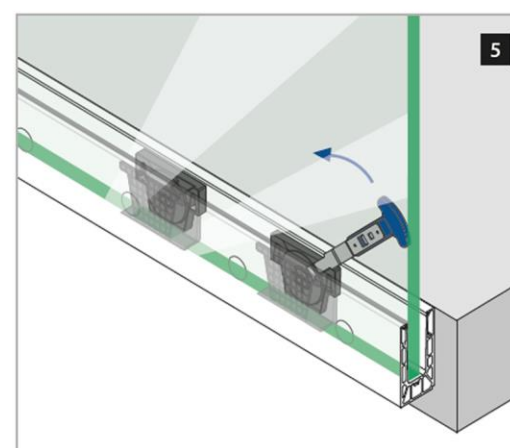

EASY GLASS SMART Unbeatable ease of installation

Easy Glass SMART Fascia Mount Frameless Glass Balustrade

Installation Type: Base shoe, Fascia Mount (inside fixing, mounting)

Suitable for: Indoor and outdoor

- Symmetrical top-mount base shoe
- Light and medium use railings for indoor and outdoor settings
- Minimal use of anchors in base shoe installation
- A choice of fixing methods: hexagon bolts, mechanical anchors or stud anchors
- Easy to work on with the tools supplied
- Optional aluminium shoe shims available for levelling uneven surfaces

Cap/hand Rail
Available to buy separately

Q-Disc & Rubber Inserts Kit

Fascia Mount Base Channel

Fixing Materials/Bolts
are available & sold separately

How it works:

VSG (2x ESG): Laminated glass from toughened glass
ESG: Toughened glass

Please refer to the respective certificates for specifications such as mounting details and glass dimensions.

Assembly video

Blind Plugs

Related Fittings

Corner Base Channels

End Caps

Connection Pins for Easy Glass