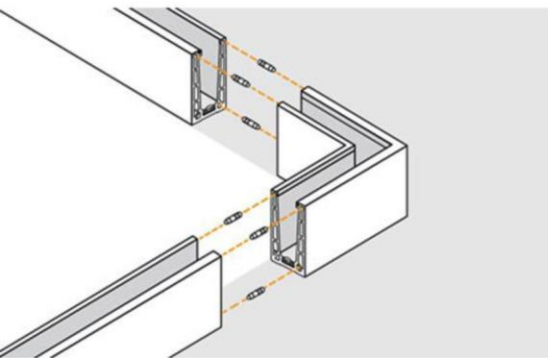

EASY GLASS SMART Unbeatable ease of installation

Easy Glass SMART Fascia Mount Frameless Glass Balustrade

Installation Type: Base shoe, Fascia Mount (inside fixing, mounting)

Suitable for: Indoor and outdoor

- Symmetrical top-mount base shoe
- Light and medium use railings for indoor and outdoor settings
- Minimal use of anchors in base shoe installation
- A choice of fixing methods: hexagon bolts, mechanical anchors or stud anchors
- Easy to work on with the tools supplied
- Optional aluminium shoe shims available for levelling uneven surfaces

Cap/hand Rail
Available to buy separately

Q-Disc & Rubber Inserts Kit

Fascia Mount Base Channel

Fixing Materials/Bolts
are available & sold separately

How it works:

VSG (2x ESG): Laminated glass from toughened glass
ESG: Toughened glass

Please refer to the respective certificates for specifications such as mounting details and glass dimensions.

Assembly video

Blind Plugs

Related Fittings

Corner Base Channels

End Caps

Connection Pins for Easy Glass