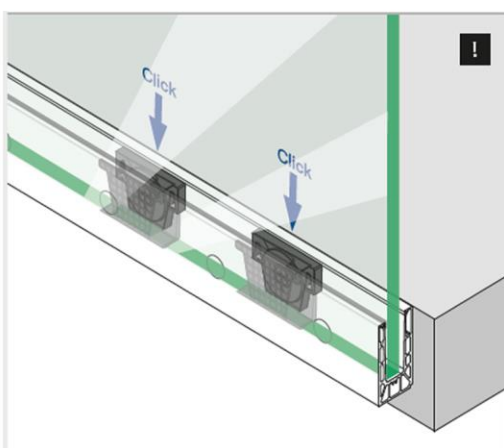

EASY GLASS SMART Unbeatable ease of installation

Easy Glass SMART Fascia Mount Frameless Glass Balustrade

Installation Type: Base shoe, Fascia Mount (inside fixing, mounting)

Suitable for: Indoor and outdoor

- Symmetrical top-mount base shoe
- Light and medium use railings for indoor and outdoor settings
- Minimal use of anchors in base shoe installation
- A choice of fixing methods: hexagon bolts, mechanical anchors or stud anchors
- Easy to work on with the tools supplied
- Optional aluminium shoe shims available for levelling uneven surfaces

Cap/hand Rail
Available to buy separately

Q-Disc & Rubber Inserts Kit

Fascia Mount Base Channel

Fixing Materials/Bolts
are available & sold separately

How it works:

VSG (2x ESG): Laminated glass from toughened glass
ESG: Toughened glass

Please refer to the respective certificates for specifications such as mounting details and glass dimensions.

Assembly video

Blind Plugs

Related Fittings

Corner Base Channels

End Caps

Connection Pins for Easy Glass