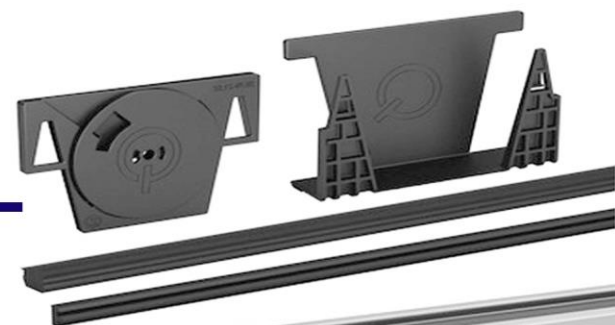

EASY GLASS SMART Unbeatable ease of installation

Easy Glass SMART Fascia Mount Frameless Glass Balustrade

Installation Type: Base shoe, Fascia Mount (inside fixing, mounting)

Suitable for: Indoor and outdoor

Application: Stairs and balustrades

Material: Brushed aluminium

Length: 2500 / 5000mm

Easy Glass® Smart is a glass railing revolution. Complicated anchoring systems are a thing of the past. With a host of innovative features, including the Q-disc® System for glass mounting, Easy Glass® Smart lets you carry out installation or removal in a quick, intuitive and controlled fashion. In fact, those jobs can be finished faster than with any other quality glass railing. And it's just one way this highly economical system will save you money.

- Symmetrical top-mount base shoe
- Light and medium use railings for indoor and outdoor settings
- Minimal use of anchors in base shoe installation
- A choice of fixing methods: hexagon bolts, mechanical anchors or stud anchors
- Easy to work on with the tools supplied
- Optional aluminium shoe shims available for levelling uneven surfaces

Cap/hand Rail
Available to buy separately

Q-Disc & Rubber Inserts Kit

Fascia Mount Base Channel

Fixing Materials/Bolts
are available & sold separately

How it works:

VSG (2x ESG): Laminated glass from toughened glass
ESG: Toughened glass