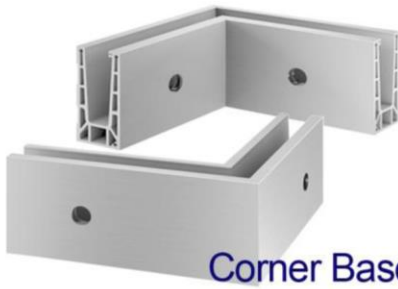

Related Fittings

Corner Base Channels