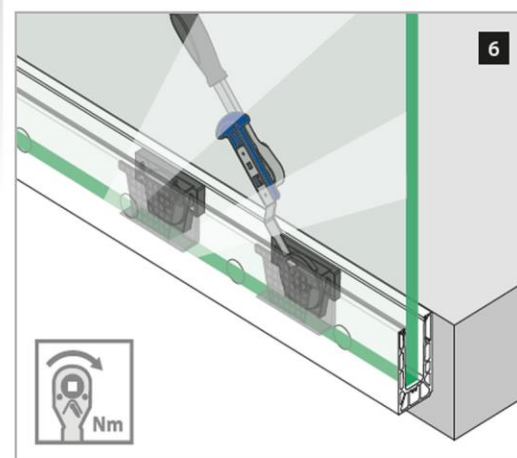

EASY GLASS SMART Unbeatable ease of installation

Easy Glass SMART Fascia Mount Frameless Glass Balustrade

Installation Type: Base shoe, Fascia Mount (inside fixing, mounting)

Suitable for: Indoor and outdoor

- Symmetrical top-mount base shoe
- Light and medium use railings for indoor and outdoor settings
- Minimal use of anchors in base shoe installation
- A choice of fixing methods: hexagon bolts, mechanical anchors or stud anchors
- Easy to work on with the tools supplied
- Optional aluminium shoe shims available for levelling uneven surfaces

Cap/hand Rail
Available to buy separately

Q-Disc & Rubber Inserts Kit

Fascia Mount Base Channel

Fixing Materials/Bolts
are available & sold separately

How it works:

VSG (2x ESG): Laminated glass from toughened glass
ESG: Toughened glass

Please refer to the respective certificates for specifications such as mounting details and glass dimensions.

Assembly video

Blind Plugs

Related Fittings

Corner Base Channels

End Caps

Connection Pins for Easy Glass