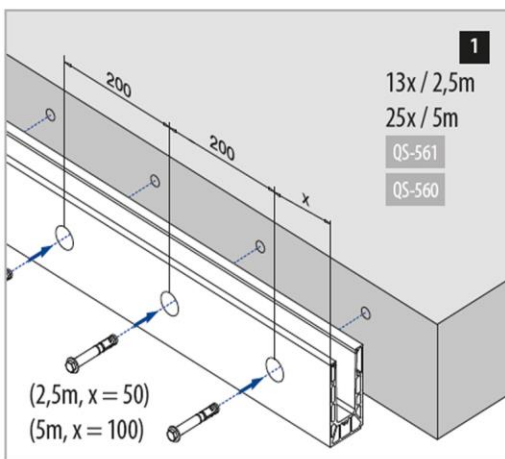

Cap/hand Rail
Available to buy separately

Q-Disc & Rubber Inserts Kit

Fascia Mount Base Channel

Fixing Materials/Bolts
are available & sold separately

How it works:

VSG (2x ESG): Laminated glass from toughened glass
ESG: Toughened glass