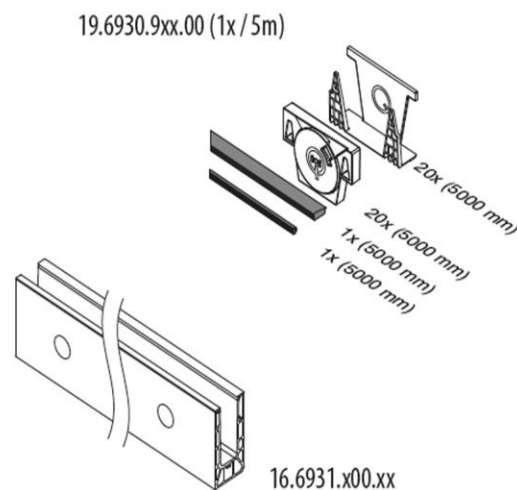

EASY GLASS SMART Unbeatable ease of installation

Easy Glass SMART Fascia Mount Frameless Glass Balustrade

Installation Type: Base shoe, Fascia Mount (inside fixing, mounting)

Suitable for: Indoor and outdoor

- Symmetrical top-mount base shoe
- Light and medium use railings for indoor and outdoor settings
- Minimal use of anchors in base shoe installation
- A choice of fixing methods: hexagon bolts, mechanical anchors or stud anchors
- Easy to work on with the tools supplied
- Optional aluminium shoe shims available for levelling uneven surfaces

Cap/hand Rail
Available to buy separately

Q-Disc & Rubber Inserts Kit

Fascia Mount Base Channel

Fixing Materials/Bolts
are available & sold separately

How it works:

VSG (2x ESG): Laminated glass from toughened glass
ESG: Toughened glass

Please refer to the respective certificates for specifications such as mounting details and glass dimensions.

Assembly video

Blind Plugs

Related Fittings

Corner Base Channels

End Caps

Connection Pins for Easy Glass