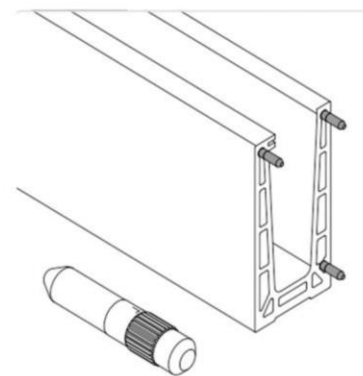

EASY GLASS SMART Unbeatable ease of installation

Easy Glass SMART Fascia Mount Frameless Glass Balustrade

Installation Type: Base shoe, Fascia Mount (inside fixing, mounting)

Suitable for: Indoor and outdoor

- Symmetrical top-mount base shoe
- Light and medium use railings for indoor and outdoor settings
- Minimal use of anchors in base shoe installation
- A choice of fixing methods: hexagon bolts, mechanical anchors or stud anchors
- Easy to work on with the tools supplied
- Optional aluminium shoe shims available for levelling uneven surfaces

Cap/hand Rail
Available to buy separately

Q-Disc & Rubber Inserts Kit

Fascia Mount Base Channel

Fixing Materials/Bolts
are available & sold separately

How it works:

VSG (2x ESG): Laminated glass from toughened glass
ESG: Toughened glass

Please refer to the respective certificates for specifications such as mounting details and glass dimensions.

Assembly video

Blind Plugs

Related Fittings

Corner Base Channels

End Caps

Connection Pins for Easy Glass