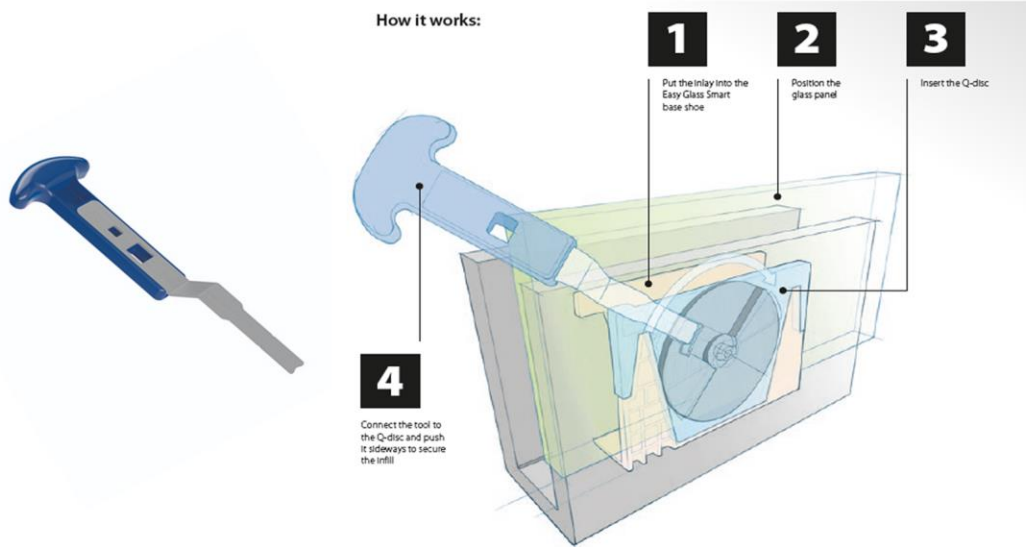

EASY GLASS SMART Unbeatable ease of installation

Easy Glass SMART Fascia Mount Frameless Glass Balustrade

Installation Type: Base shoe, Fascia Mount (inside fixing, mounting)

Suitable for: Indoor and outdoor

- Symmetrical top-mount base shoe
- Light and medium use railings for indoor and outdoor settings
- Minimal use of anchors in base shoe installation
- A choice of fixing methods: hexagon bolts, mechanical anchors or stud anchors
- Easy to work on with the tools supplied
- Optional aluminium shoe shims available for levelling uneven surfaces

Cap/hand Rail
Available to buy separately

Q-Disc & Rubber Inserts Kit

Fascia Mount Base Channel

Fixing Materials/Bolts
are available & sold separately

How it works:

VSG (2x ESG): Laminated glass from toughened glass
ESG: Toughened glass

Please refer to the respective certificates for specifications such as mounting details and glass dimensions.

Assembly video

Blind Plugs

Related Fittings

Corner Base Channels

End Caps

Connection Pins for Easy Glass