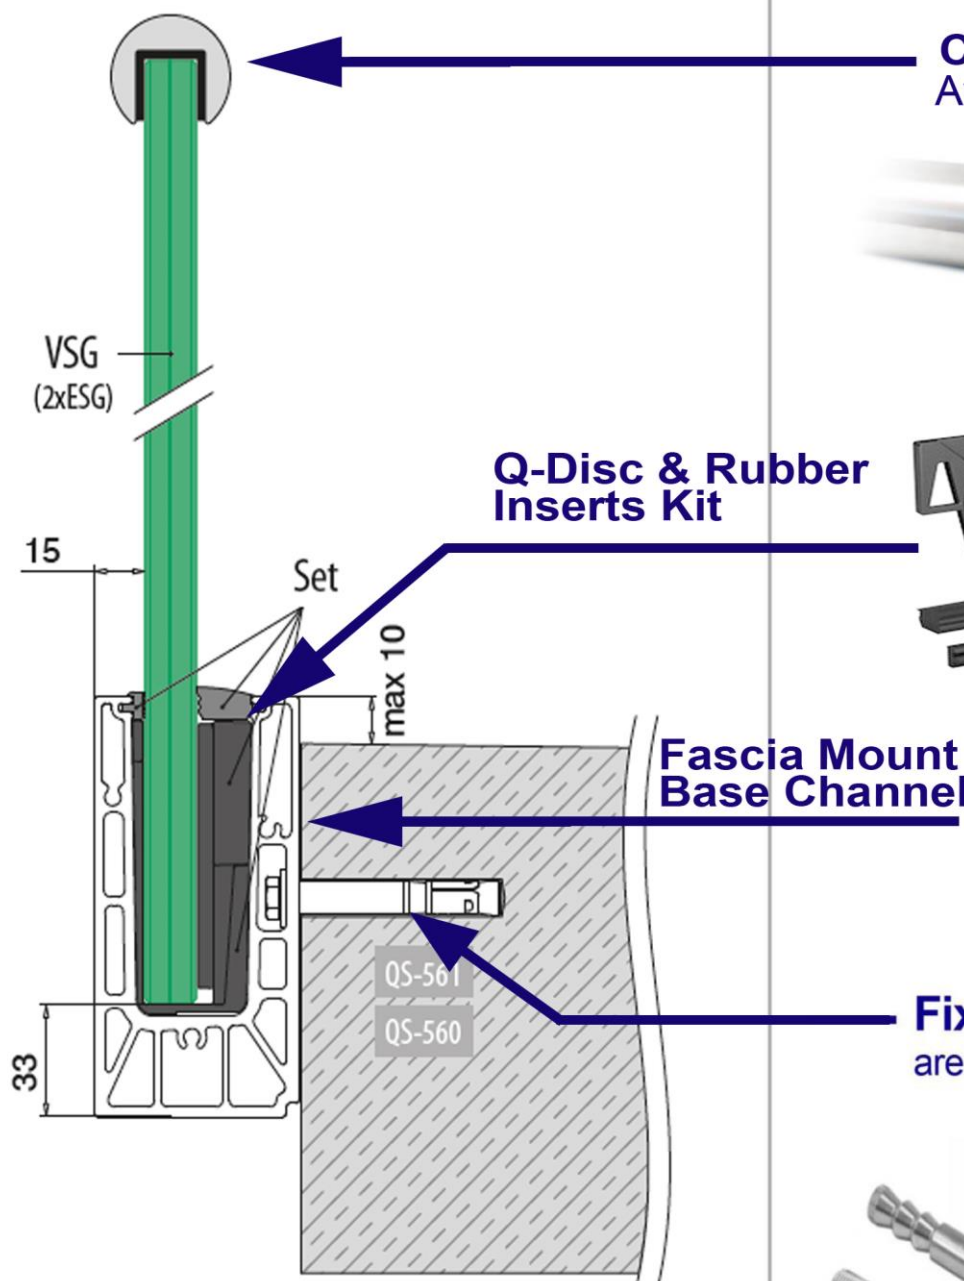

EASY GLASS SMART Unbeatable ease of installation

Easy Glass SMART Fascia Mount Frameless Glass Balustrade

Installation Type: Base shoe, Fascia Mount (inside fixing, mounting)

Suitable for: Indoor and outdoor

Application: Stairs and balustrades

Material: Brushed aluminium

Length: 2500 / 5000mm

Easy Glass® Smart is a glass railing revolution. Complicated anchoring systems are a thing of the past. With a host of innovative features, including the Q-disc® System for glass mounting, Easy Glass® Smart lets you carry out installation or removal in a quick, intuitive and controlled fashion. In fact, those jobs can be finished faster than with any other quality glass railing. And it's just one way this highly economical system will save you money.

- Symmetrical top-mount base shoe
- Light and medium use railings for indoor and outdoor settings
- Minimal use of anchors in base shoe installation
- A choice of fixing methods: hexagon bolts, mechanical anchors or stud anchors
- Easy to work on with the tools supplied
- Optional aluminium shoe shims available for levelling uneven surfaces

Cap/hand Rail
Available to buy separately

Q-Disc & Rubber Inserts Kit

Fascia Mount Base Channel

Fixing Materials/Bolts
are available & sold separately

How it works:

VSG (2x ESG): Laminated glass from toughened glass
ESG: Toughened glass