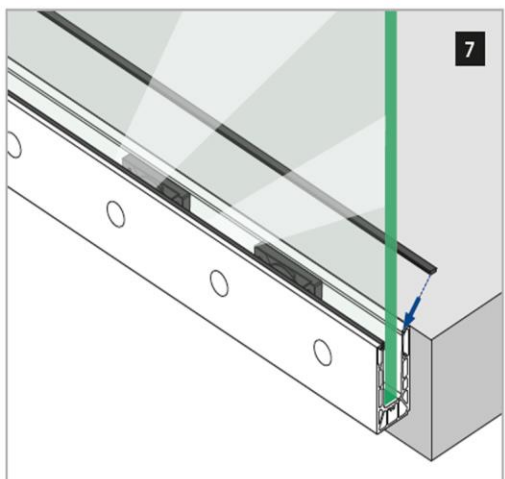

EASY GLASS SMART Unbeatable ease of installation

Easy Glass SMART Fascia Mount Frameless Glass Balustrade

Installation Type: Base shoe, Fascia Mount (inside fixing, mounting)

Suitable for: Indoor and outdoor

- Symmetrical top-mount base shoe
- Light and medium use railings for indoor and outdoor settings
- Minimal use of anchors in base shoe installation
- A choice of fixing methods: hexagon bolts, mechanical anchors or stud anchors
- Easy to work on with the tools supplied
- Optional aluminium shoe shims available for levelling uneven surfaces

Cap/hand Rail
Available to buy separately

Q-Disc & Rubber Inserts Kit

Fascia Mount Base Channel

Fixing Materials/Bolts
are available & sold separately

How it works:

VSG (2x ESG): Laminated glass from toughened glass
ESG: Toughened glass

Please refer to the respective certificates for specifications such as mounting details and glass dimensions.

Assembly video

Blind Plugs

Related Fittings

Corner Base Channels

End Caps

Connection Pins for Easy Glass