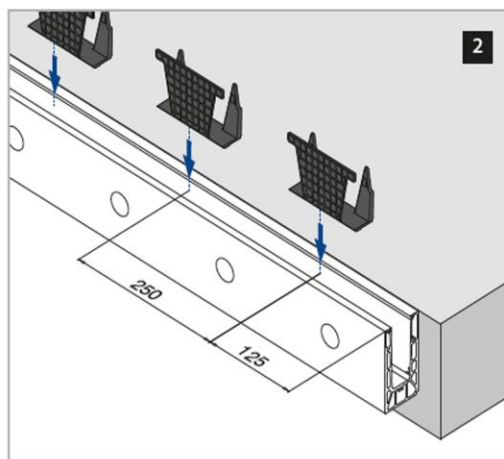

- Symmetrical top-mount base shoe
- Light and medium use railings for indoor and outdoor settings
- Minimal use of anchors in base shoe installation
- A choice of fixing methods: hexagon bolts, mechanical anchors or stud anchors
- Easy to work on with the tools supplied
- Optional aluminium shoe shims available for levelling uneven surfaces

Cap/hand Rail
Available to buy separately

Q-Disc & Rubber Inserts Kit

Fascia Mount Base Channel

Fixing Materials/Bolts
are available & sold separately

How it works:

VSG (2x ESG): Laminated glass from toughened glass
ESG: Toughened glass

Please refer to the respective certificates for specifications such as mounting details and glass dimensions.

Assembly video

Blind Plugs

Related Fittings

Corner Base Channels

End Caps

Connection Pins for Easy Glass