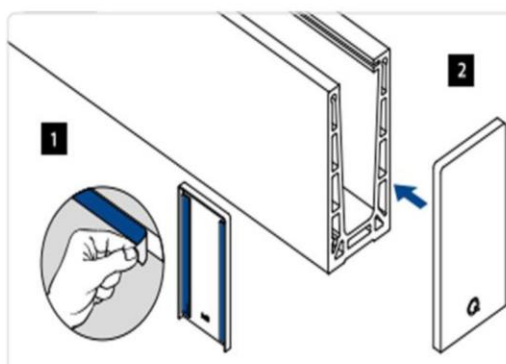

## Easy Glass SMART Top Mount Frameless Glass Balustrade

**Installation Type:** Base shoe, Top Mount  
(inside fixing, mounting)

**Suitable for:** Indoor and outdoor

**Application:** Stairs and balustrades

- Symmetrical top-mount base shoe
- Light and medium use railings for indoor and outdoor settings
- Minimal use of anchors in base shoe installation
- A choice of fixing methods: hexagon bolts, mechanical anchors or stud anchors
- Easy to work on with the tools supplied
- Optional aluminium shoe shims available for levelling uneven surfaces

## Related Fittings

Corner Base Channels

End Caps

Connection Pins for Easy Glass

Shoe Shims for Easy Glass  
Smart Top Mount Base  
Channels (Pack of 100)