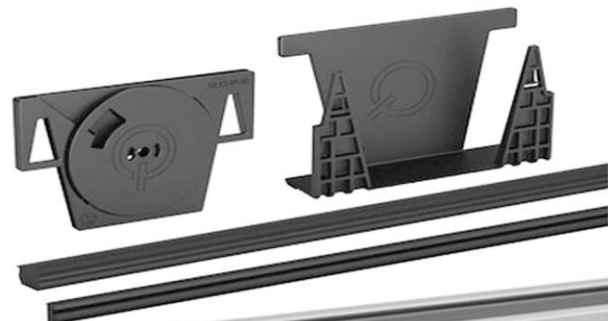

## Easy Glass SMART Top Mount Frameless Glass Balustrade

**Installation Type:** Base shoe, Top Mount  
(inside fixing, mounting)

**Suitable for:** Indoor and outdoor

**Application:** Stairs and balustrades

**Material:** Brushed aluminium

**Length:** 2500 / 5000mm

Easy Glass® Smart is a glass railing revolution. Complicated anchoring systems are a thing of the past. With a host of innovative features, including the Q-disc® System for glass mounting, Easy Glass® Smart lets you carry out installation or removal in a quick, intuitive and controlled fashion. In fact, those jobs can be finished faster than with any other quality glass railing. And it's just one way this highly economical system will save you money.

- Symmetrical top-mount base shoe
- Light and medium use railings for indoor and outdoor settings
- Minimal use of anchors in base shoe installation
- A choice of fixing methods: hexagon bolts, mechanical anchors or stud anchors
- Easy to work on with the tools supplied
- Optional aluminium shoe shims available for levelling uneven surfaces

**Cap/hand Rail**  
Available to buy separately

**Q-Disc & Rubber Inserts Kit**

**Top Mount  
Base Channel**

**Fixing Materials/Bolts**  
are available & sold separately

How it works:

VSG (2x ESG): Laminated glass from toughened glass  
 ESG : Toughened glass