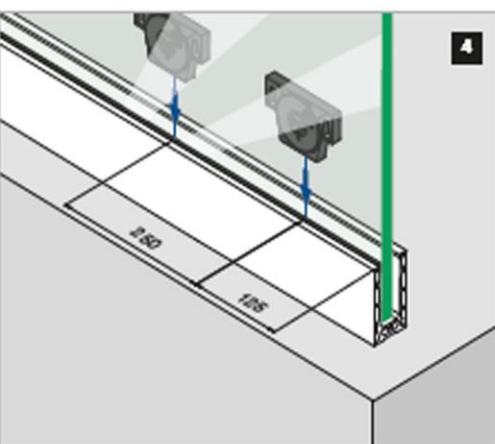

## Easy Glass SMART Top Mount Frameless Glass Balustrade

**Installation Type:** Base shoe, Top Mount  
(inside fixing, mounting)

**Suitable for:** Indoor and outdoor

**Application:** Stairs and balustrades

- Symmetrical top-mount base shoe
- Light and medium use railings for indoor and outdoor settings
- Minimal use of anchors in base shoe installation
- A choice of fixing methods: hexagon bolts, mechanical anchors or stud anchors
- Easy to work on with the tools supplied
- Optional aluminium shoe shims available for levelling uneven surfaces

**Cap/hand Rail**  
Available to buy separately

**Q-Disc & Rubber Inserts Kit**

**Top Mount  
Base Channel**

**Fixing Materials/Bolts**  
are available & sold separately

How it works:

VSG (2x ESG): Laminated glass from toughened glass  
 ESG : Toughened glass