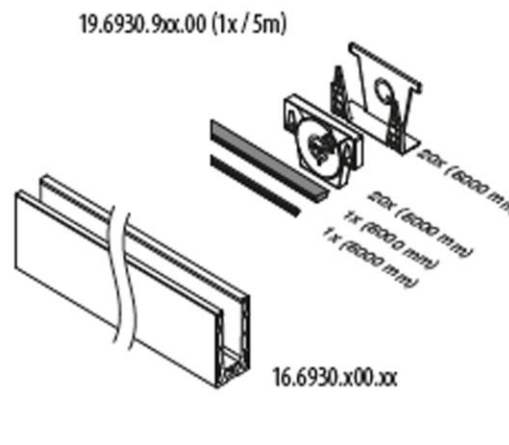

- Symmetrical top-mount base shoe
- Light and medium use railings for indoor and outdoor settings
- Minimal use of anchors in base shoe installation
- A choice of fixing methods: hexagon bolts, mechanical anchors or stud anchors
- Easy to work on with the tools supplied
- Optional aluminium shoe shims available for levelling uneven surfaces

**Cap/hand Rail**  
Available to buy separately

**Q-Disc & Rubber Inserts Kit**

**Top Mount  
Base Channel**

**Fixing Materials/Bolts**  
are available & sold separately

How it works:

VSG (2x ESG): Laminated glass from toughened glass  
 ESG : Toughened glass

Please refer to the respective certificates for specifications such as mounting details and glass dimensions.