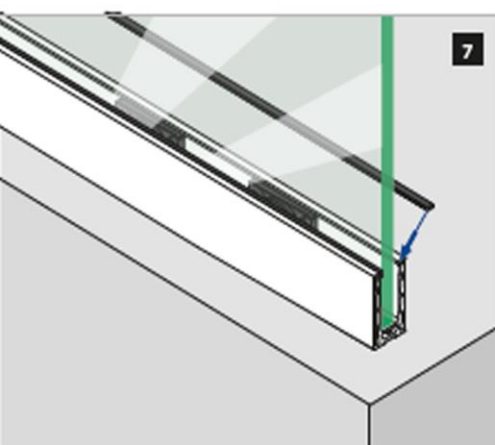

## Easy Glass SMART Top Mount Frameless Glass Balustrade

**Installation Type:** Base shoe, Top Mount  
(inside fixing, mounting)

**Suitable for:** Indoor and outdoor

**Application:** Stairs and balustrades

- Symmetrical top-mount base shoe
- Light and medium use railings for indoor and outdoor settings
- Minimal use of anchors in base shoe installation
- A choice of fixing methods: hexagon bolts, mechanical anchors or stud anchors
- Easy to work on with the tools supplied
- Optional aluminium shoe shims available for levelling uneven surfaces

**Cap/hand Rail**  
Available to buy separately

**Q-Disc & Rubber Inserts Kit**

**Top Mount  
Base Channel**

**Fixing Materials/Bolts**  
are available & sold separately

How it works:

VSG (2x ESG): Laminated glass from toughened glass  
 ESG : Toughened glass