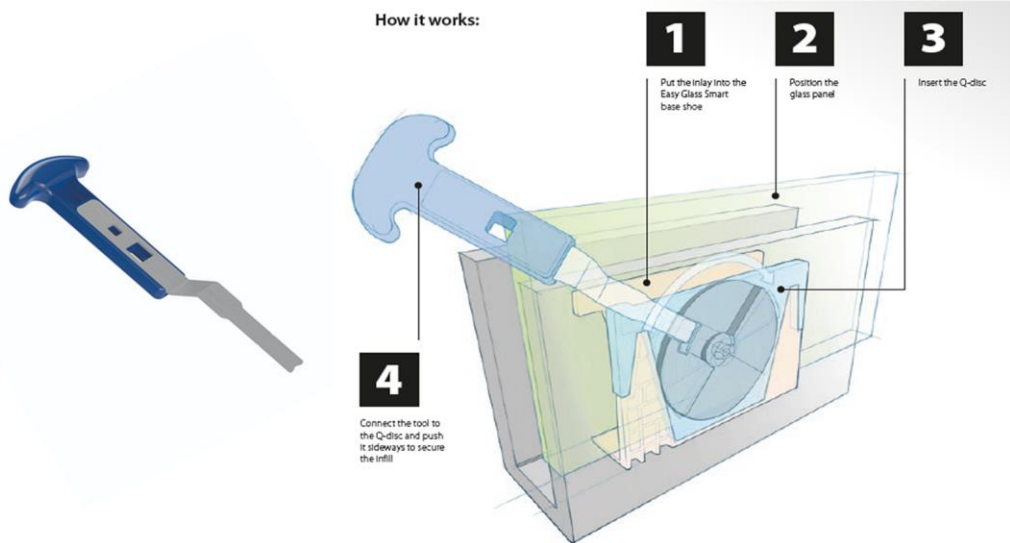

## Easy Glass SMART Top Mount Frameless Glass Balustrade

**Installation Type:** Base shoe, Top Mount  
(inside fixing, mounting)

**Suitable for:** Indoor and outdoor

**Application:** Stairs and balustrades

**Material:** Brushed aluminium

**Length:** 2500 / 5000mm

Easy Glass® Smart is a glass railing revolution. Complicated anchoring systems are a thing of the past. With a host of innovative features, including the Q-disc® System for glass mounting, Easy Glass® Smart lets you carry out installation or removal in a quick, intuitive and controlled fashion. In fact, those jobs can be finished faster than with any other quality glass railing. And it's just one way this highly economical system will save you money.

- Symmetrical top-mount base shoe
- Light and medium use railings for indoor and outdoor settings
- Minimal use of anchors in base shoe installation
- A choice of fixing methods: hexagon bolts, mechanical anchors or stud anchors
- Easy to work on with the tools supplied
- Optional aluminium shoe shims available for levelling uneven surfaces

**Cap/hand Rail**  
Available to buy separately

**Q-Disc & Rubber Inserts Kit**

**Top Mount  
Base Channel**

**Fixing Materials/Bolts**  
are available & sold separately

How it works:

VSG (2x ESG): Laminated glass from toughened glass  
 ESG : Toughened glass