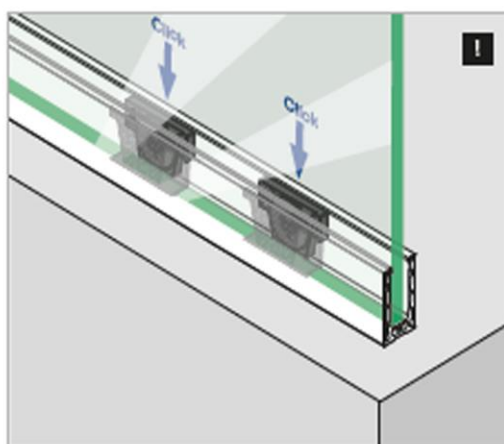

## Easy Glass SMART Top Mount Frameless Glass Balustrade

**Installation Type:** Base shoe, Top Mount  
(inside fixing, mounting)

**Suitable for:** Indoor and outdoor

**Application:** Stairs and balustrades

**Material:** Brushed aluminium

**Length:** 2500 / 5000mm

Easy Glass® Smart is a glass railing revolution. Complicated anchoring systems are a thing of the past. With a host of innovative features, including the Q-disc® System for glass mounting, Easy Glass® Smart lets you carry out installation or removal in a quick, intuitive and controlled fashion. In fact, those jobs can be finished faster than with any other quality glass railing. And it's just one way this highly economical system will save you money.

- Symmetrical top-mount base shoe
- Light and medium use railings for indoor and outdoor settings
- Minimal use of anchors in base shoe installation
- A choice of fixing methods: hexagon bolts, mechanical anchors or stud anchors
- Easy to work on with the tools supplied
- Optional aluminium shoe shims available for levelling uneven surfaces

**Cap/hand Rail**  
Available to buy separately

**Q-Disc & Rubber Inserts Kit**

**Top Mount  
Base Channel**

**Fixing Materials/Bolts**  
are available & sold separately

How it works:

VSG (2x ESG): Laminated glass from toughened glass  
 ESG : Toughened glass