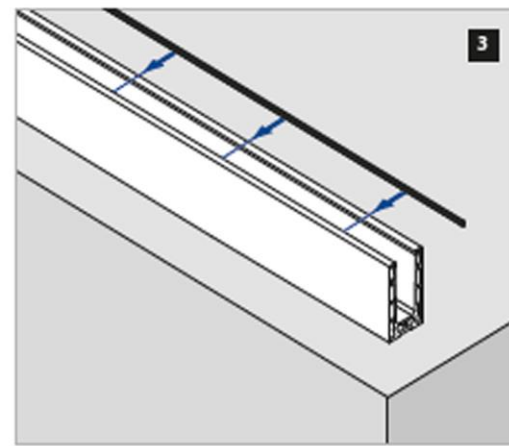

## Easy Glass SMART Top Mount Frameless Glass Balustrade

**Installation Type:** Base shoe, Top Mount  
(inside fixing, mounting)

**Suitable for:** Indoor and outdoor

**Application:** Stairs and balustrades

- Symmetrical top-mount base shoe
- Light and medium use railings for indoor and outdoor settings
- Minimal use of anchors in base shoe installation
- A choice of fixing methods: hexagon bolts, mechanical anchors or stud anchors
- Easy to work on with the tools supplied
- Optional aluminium shoe shims available for levelling uneven surfaces

**Cap/hand Rail**  
Available to buy separately

**Q-Disc & Rubber Inserts Kit**

**Top Mount  
Base Channel**

**Fixing Materials/Bolts**  
are available & sold separately

How it works:

VSG (2x ESG): Laminated glass from toughened glass  
 ESG : Toughened glass