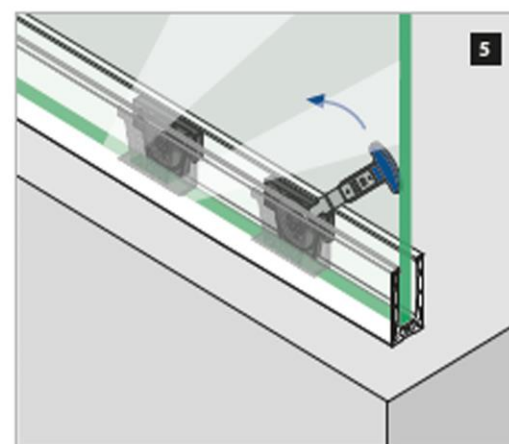

## Easy Glass SMART Top Mount Frameless Glass Balustrade

**Installation Type:** Base shoe, Top Mount  
(inside fixing, mounting)

**Suitable for:** Indoor and outdoor

**Application:** Stairs and balustrades

- Symmetrical top-mount base shoe
- Light and medium use railings for indoor and outdoor settings
- Minimal use of anchors in base shoe installation
- A choice of fixing methods: hexagon bolts, mechanical anchors or stud anchors
- Easy to work on with the tools supplied
- Optional aluminium shoe shims available for levelling uneven surfaces

**Cap/hand Rail**  
Available to buy separately

**Q-Disc & Rubber Inserts Kit**

**Top Mount  
Base Channel**

**Fixing Materials/Bolts**  
are available & sold separately

How it works:

VSG (2x ESG): Laminated glass from toughened glass  
 ESG : Toughened glass