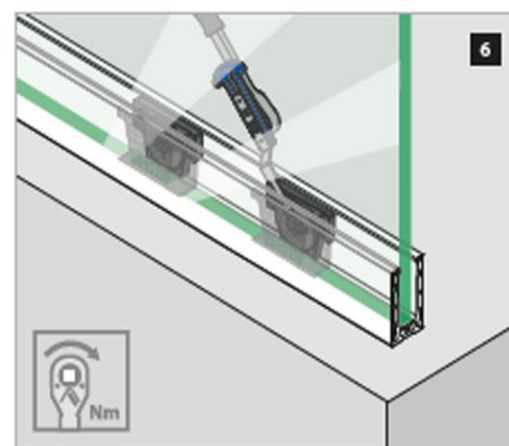

## Easy Glass SMART Top Mount Frameless Glass Balustrade

**Installation Type:** Base shoe, Top Mount  
(inside fixing, mounting)

**Suitable for:** Indoor and outdoor

**Application:** Stairs and balustrades

**Material:** Brushed aluminium

**Length:** 2500 / 5000mm

Easy Glass® Smart is a glass railing revolution. Complicated anchoring systems are a thing of the past. With a host of innovative features, including the Q-disc® System for glass mounting, Easy Glass® Smart lets you carry out installation or removal in a quick, intuitive and controlled fashion. In fact, those jobs can be finished faster than with any other quality glass railing. And it's just one way this highly economical system will save you money.

- Symmetrical top-mount base shoe
- Light and medium use railings for indoor and outdoor settings
- Minimal use of anchors in base shoe installation
- A choice of fixing methods: hexagon bolts, mechanical anchors or stud anchors
- Easy to work on with the tools supplied
- Optional aluminium shoe shims available for levelling uneven surfaces

**Cap/hand Rail**  
Available to buy separately

**Q-Disc & Rubber Inserts Kit**

**Top Mount  
Base Channel**

**Fixing Materials/Bolts**  
are available & sold separately

How it works:

VSG (2x ESG): Laminated glass from toughened glass  
 ESG : Toughened glass