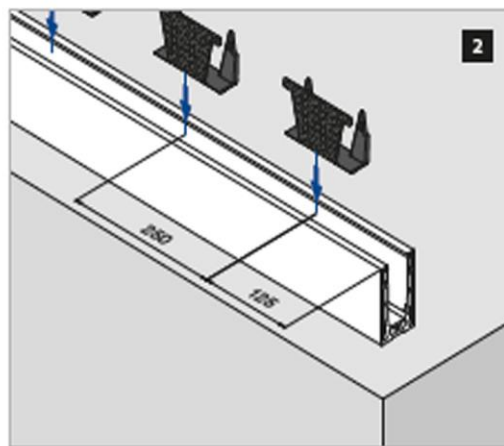

- Symmetrical top-mount base shoe
- Light and medium use railings for indoor and outdoor settings
- Minimal use of anchors in base shoe installation
- A choice of fixing methods: hexagon bolts, mechanical anchors or stud anchors
- Easy to work on with the tools supplied
- Optional aluminium shoe shims available for levelling uneven surfaces

**Cap/hand Rail**  
Available to buy separately

**Q-Disc & Rubber Inserts Kit**

**Top Mount  
Base Channel**

**Fixing Materials/Bolts**  
are available & sold separately

How it works:

VSG (2x ESG): Laminated glass from toughened glass  
 ESG : Toughened glass

Please refer to the respective certificates for specifications such as mounting details and glass dimensions.