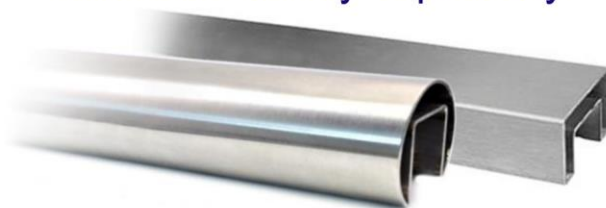

## Easy Glass SMART Top Mount Frameless Glass Balustrade

**Installation Type:** Base shoe, Top Mount  
(inside fixing, mounting)

**Suitable for:** Indoor and outdoor

**Application:** Stairs and balustrades

**Material:** Brushed aluminium

**Length:** 2500 / 5000mm

Easy Glass® Smart is a glass railing revolution. Complicated anchoring systems are a thing of the past. With a host of innovative features, including the Q-disc® System for glass mounting, Easy Glass® Smart lets you carry out installation or removal in a quick, intuitive and controlled fashion. In fact, those jobs can be finished faster than with any other quality glass railing. And it's just one way this highly economical system will save you money.

- Symmetrical top-mount base shoe
- Light and medium use railings for indoor and outdoor settings
- Minimal use of anchors in base shoe installation
- A choice of fixing methods: hexagon bolts, mechanical anchors or stud anchors
- Easy to work on with the tools supplied
- Optional aluminium shoe shims available for levelling uneven surfaces

**Cap/hand Rail**  
Available to buy separately

**Q-Disc & Rubber Inserts Kit**

**Top Mount  
Base Channel**

**Fixing Materials/Bolts**  
are available & sold separately

How it works:

VSG (2x ESG): Laminated glass from toughened glass  
 ESG : Toughened glass