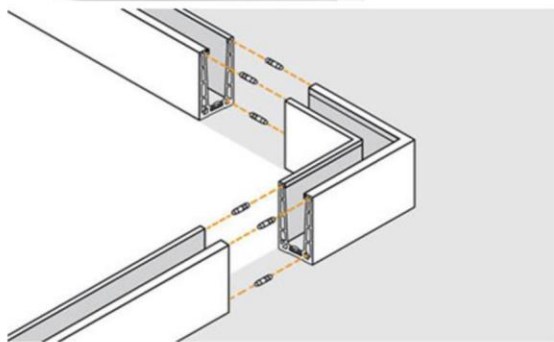

## Easy Glass SMART Top Mount Frameless Glass Balustrade

**Installation Type:** Base shoe, Top Mount  
(inside fixing, mounting)

**Suitable for:** Indoor and outdoor

**Application:** Stairs and balustrades

**Material:** Brushed aluminium

**Length:** 2500 / 5000mm

Easy Glass® Smart is a glass railing revolution. Complicated anchoring systems are a thing of the past. With a host of innovative features, including the Q-disc® System for glass mounting, Easy Glass® Smart lets you carry out installation or removal in a quick, intuitive and controlled fashion. In fact, those jobs can be finished faster than with any other quality glass railing. And it's just one way this highly economical system will save you money.

- Symmetrical top-mount base shoe
- Light and medium use railings for indoor and outdoor settings
- Minimal use of anchors in base shoe installation
- A choice of fixing methods: hexagon bolts, mechanical anchors or stud anchors
- Easy to work on with the tools supplied
- Optional aluminium shoe shims available for levelling uneven surfaces

## Related Fittings

Corner Base Channels

End Caps

Connection Pins for Easy Glass

Shoe Shims for Easy Glass  
Smart Top Mount Base  
Channels (Pack of 100)