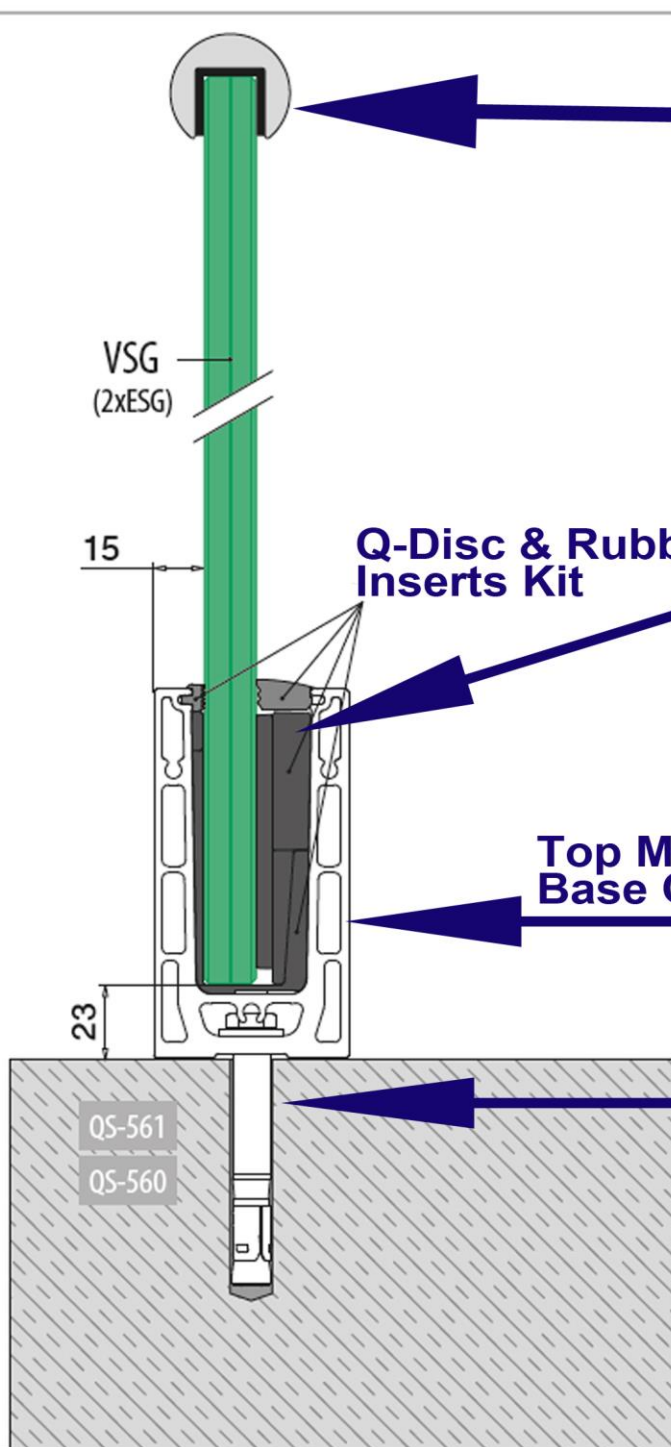

EASY GLASS SMART Unbeatable ease of installation

Easy Glass SMART Top Mount Frameless Glass Balustrade

Installation Type: Base shoe, Top Mount
(inside fixing, mounting)

Suitable for: Indoor and outdoor

Application: Stairs and balustrades

Material: Brushed aluminium

Length: 2500 / 5000mm

Easy Glass® Smart is a glass railing revolution. Complicated anchoring systems are a thing of the past. With a host of innovative features, including the Q-disc® System for glass mounting, Easy Glass® Smart lets you carry out installation or removal in a quick, intuitive and controlled fashion. In fact, those jobs can be finished faster than with any other quality glass railing. And it's just one way this highly economical system will save you money.

- Symmetrical top-mount base shoe
- Light and medium use railings for indoor and outdoor settings
- Minimal use of anchors in base shoe installation
- A choice of fixing methods: hexagon bolts, mechanical anchors or stud anchors
- Easy to work on with the tools supplied
- Optional aluminium shoe shims available for levelling uneven surfaces