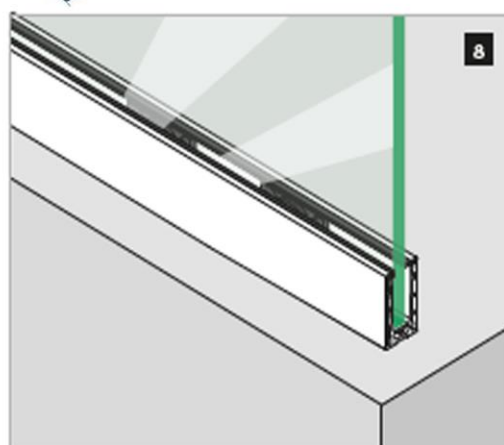

## Easy Glass SMART Top Mount Frameless Glass Balustrade

**Installation Type:** Base shoe, Top Mount  
(inside fixing, mounting)

**Suitable for:** Indoor and outdoor

**Application:** Stairs and balustrades

- Symmetrical top-mount base shoe
- Light and medium use railings for indoor and outdoor settings
- Minimal use of anchors in base shoe installation
- A choice of fixing methods: hexagon bolts, mechanical anchors or stud anchors
- Easy to work on with the tools supplied
- Optional aluminium shoe shims available for levelling uneven surfaces

**Cap/hand Rail**  
Available to buy separately

**Q-Disc & Rubber Inserts Kit**

**Top Mount  
Base Channel**

**Fixing Materials/Bolts**  
are available & sold separately

How it works:

VSG (2x ESG): Laminated glass from toughened glass  
 ESG : Toughened glass