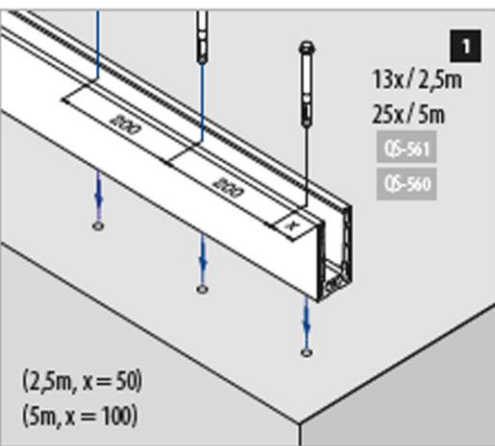

- Symmetrical top-mount base shoe
- Light and medium use railings for indoor and outdoor settings
- Minimal use of anchors in base shoe installation
- A choice of fixing methods: hexagon bolts, mechanical anchors or stud anchors
- Easy to work on with the tools supplied
- Optional aluminium shoe shims available for levelling uneven surfaces

**Cap/hand Rail**  
Available to buy separately

**Q-Disc & Rubber Inserts Kit**

**Top Mount  
Base Channel**

**Fixing Materials/Bolts**  
are available & sold separately

How it works:

VSG (2x ESG): Laminated glass from toughened glass  
 ESG : Toughened glass

Please refer to the respective certificates for specifications such as mounting details and glass dimensions.