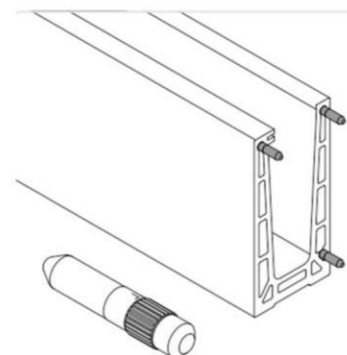

## Easy Glass SMART Top Mount Frameless Glass Balustrade

**Installation Type:** Base shoe, Top Mount  
(inside fixing, mounting)

**Suitable for:** Indoor and outdoor

**Application:** Stairs and balustrades

**Material:** Brushed aluminium

**Length:** 2500 / 5000mm

Easy Glass® Smart is a glass railing revolution. Complicated anchoring systems are a thing of the past. With a host of innovative features, including the Q-disc® System for glass mounting, Easy Glass® Smart lets you carry out installation or removal in a quick, intuitive and controlled fashion. In fact, those jobs can be finished faster than with any other quality glass railing. And it's just one way this highly economical system will save you money.

- Symmetrical top-mount base shoe
- Light and medium use railings for indoor and outdoor settings
- Minimal use of anchors in base shoe installation
- A choice of fixing methods: hexagon bolts, mechanical anchors or stud anchors
- Easy to work on with the tools supplied
- Optional aluminium shoe shims available for levelling uneven surfaces

## Related Fittings

Corner Base Channels

End Caps

Connection Pins for Easy Glass

Shoe Shims for Easy Glass  
Smart Top Mount Base  
Channels (Pack of 100)