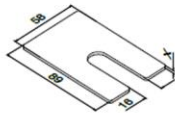

Shoe shims, fascia mount

MOD 6636