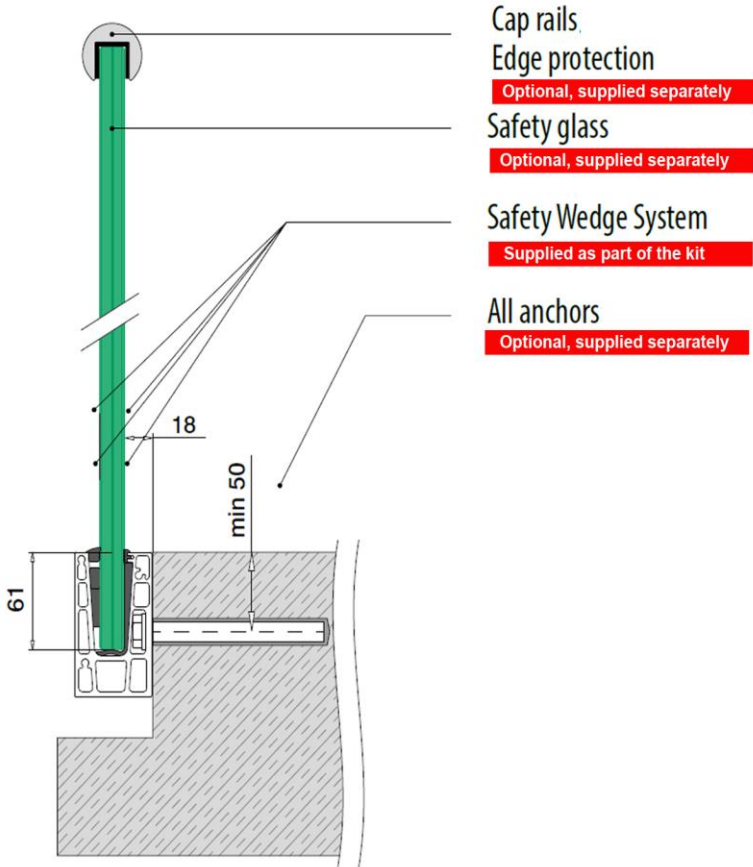

# Easy Glass Up Parapet Fascia Mount Base Channel Profile Set

## Railing bases