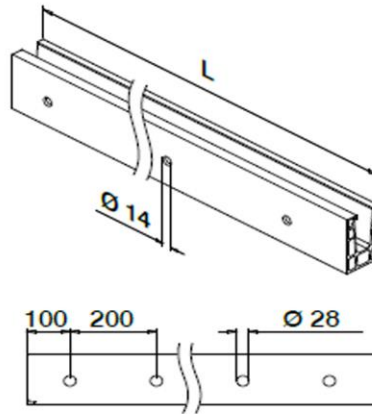

# Easy Glass Up Parapet Fascia Mount Base Channel Profile Set