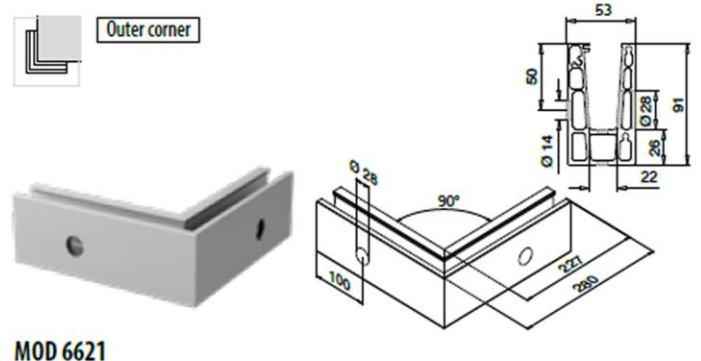

MOD 6621

More accessories fittings available