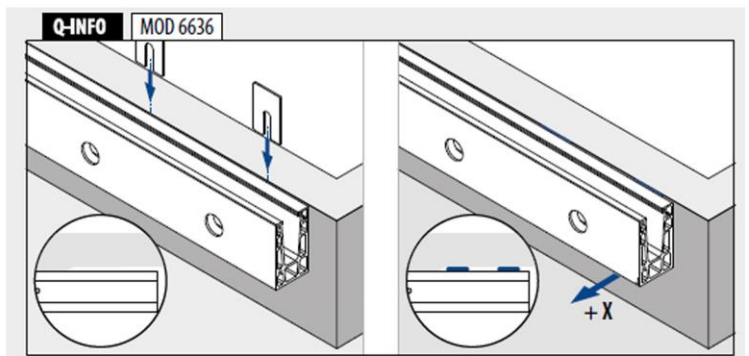

Shoe shims, fascia mount