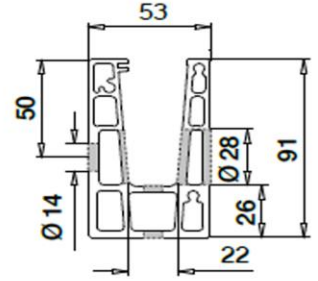

# Easy Glass Up Parapet Fascia Mount Base Channel Profile Set