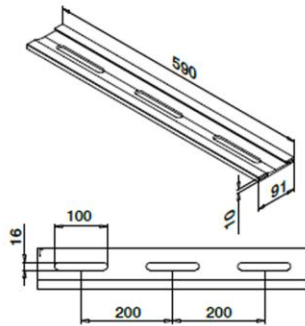

## Drainage profiles, fascia mount

8 pcs for 5 m base channel

MOD 6637