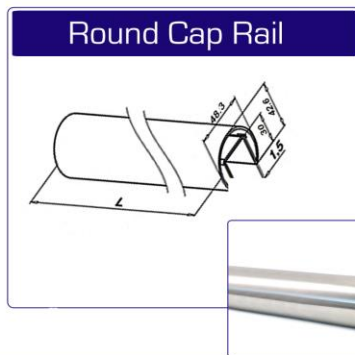

Juliette Balcony System Kit For Round Railings

Components

Wall end fittings mounting positions

Complete unit fitting

Stainless steel adhesive glue

Stainless steel adhesive glue for bonding the stainless steel components and the threaded expansion anchor bolts for providing secure fixing into concrete, brick and natural stone are sold separately.