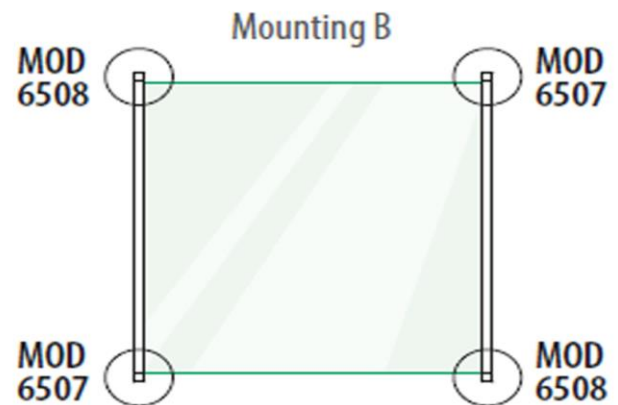

Juliette Balcony System Kit For Round Railings

Components

Wall end fittings mounting positions

Complete unit fitting

Stainless steel adhesive glue

Stainless steel adhesive glue for bonding the stainless steel components and the threaded expansion anchor bolts for providing secure fixing into concrete, brick and natural stone are sold separately.