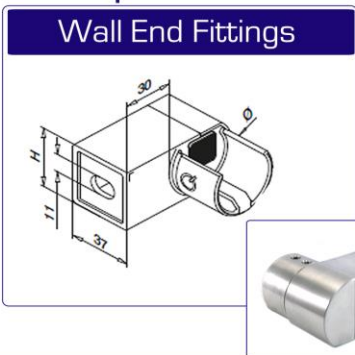

Juliette Balcony System Kit For Round Railings

Components

Wall end fittings mounting positions

Complete unit fitting

Stainless steel adhesive glue

Stainless steel adhesive glue for bonding the stainless steel components and the threaded expansion anchor bolts for providing secure fixing into concrete, brick and natural stone are sold separately.