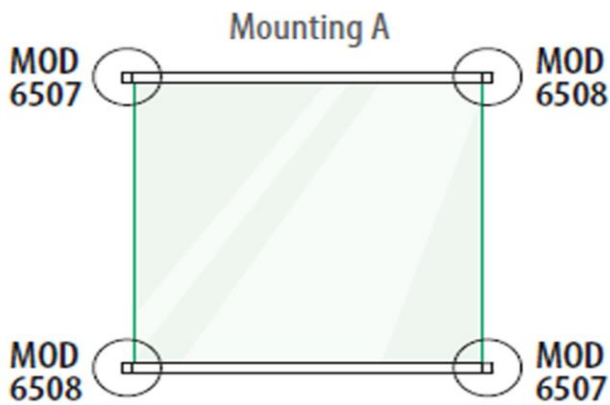

Juliette Balcony System Kit For Round Railings

Components

Wall end fittings mounting positions

Complete unit fitting

Stainless steel adhesive glue

Stainless steel adhesive glue for bonding the stainless steel components and the threaded expansion anchor bolts for providing secure fixing into concrete, brick and natural stone are sold separately.