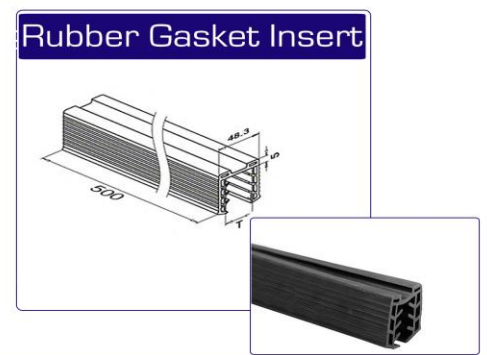

Juliette Balcony System Kit For Round Railings

Components

Wall end fittings mounting positions

Complete unit fitting

Stainless steel adhesive glue

Stainless steel adhesive glue for bonding the stainless steel components and the threaded expansion anchor bolts for providing secure fixing into concrete, brick and natural stone are sold separately.