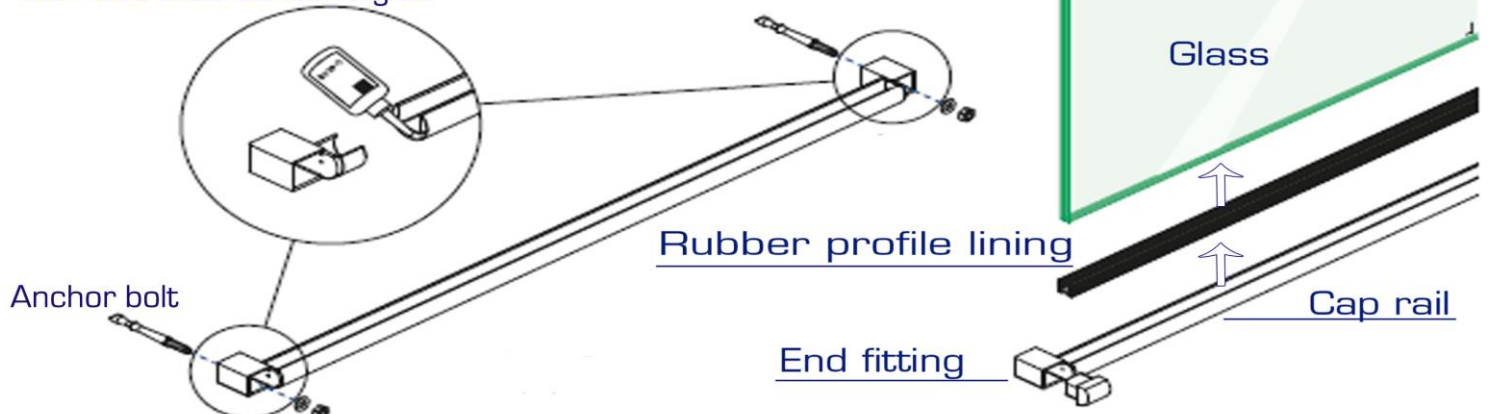

Juliette Balcony System Kit For Round Railings

Components

Wall end fittings mounting positions

Complete unit fitting

Stainless steel adhesive glue

Stainless steel adhesive glue for bonding the stainless steel components and the threaded expansion anchor bolts for providing secure fixing into concrete, brick and natural stone are sold separately.