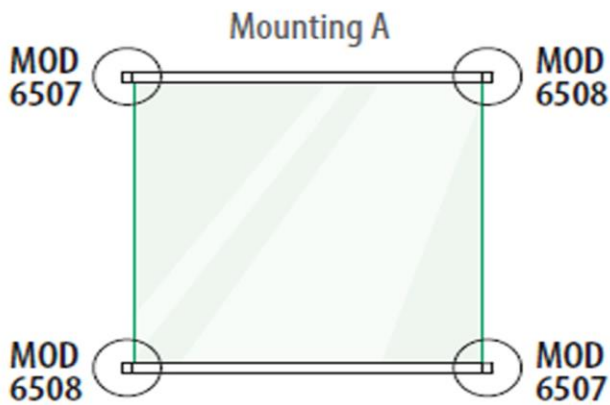

Juliette Balcony System Kit For Square Railings

Components

Wall end fittings mounting postions

Complete unit fitting

Stainless steel adhesive glue

Stainless steel adhesive glue for bonding the stainless steel components and the threaded expansion anchor bolts for providing secure fixing into concrete, brick and natural stone are sold separately.