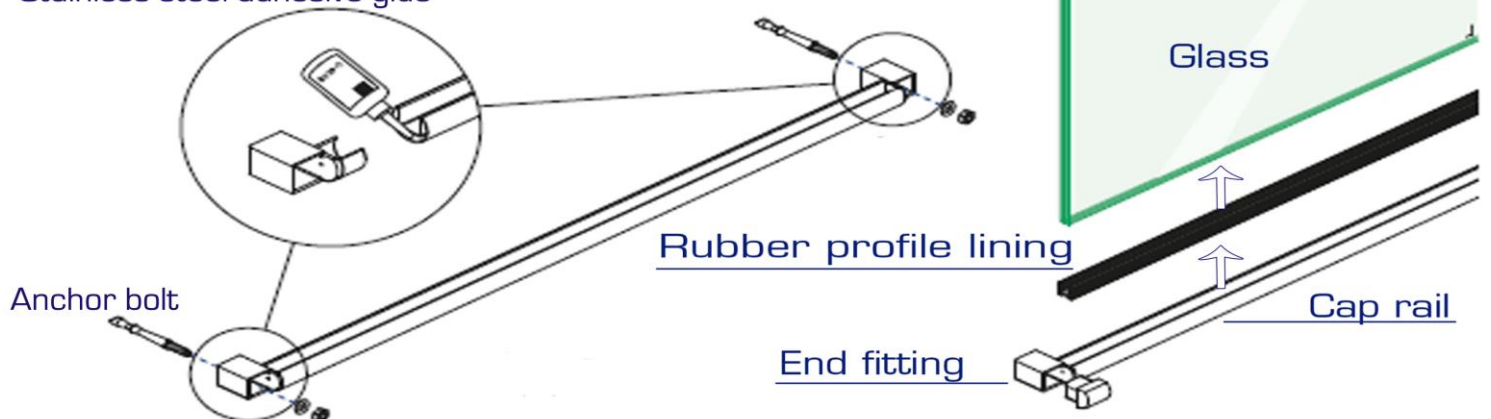

Juliette Balcony System Kit For Square Railings

Components

Wall end fittings mounting postions

Complete unit fitting

Stainless steel adhesive glue

Stainless steel adhesive glue for bonding the stainless steel components and the threaded expansion anchor bolts for providing secure fixing into concrete, brick and natural stone are sold separately.