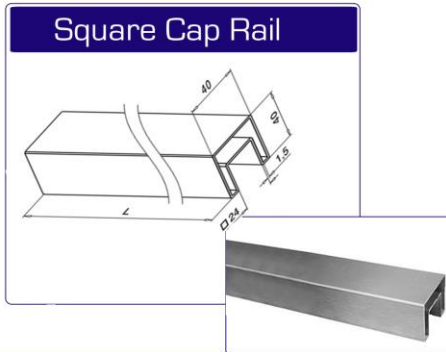

Juliette Balcony System Kit For Square Railings

Components

Wall end fittings mounting postions

Complete unit fitting

Stainless steel adhesive glue

Stainless steel adhesive glue for bonding the stainless steel components and the threaded expansion anchor bolts for providing secure fixing into concrete, brick and natural stone are sold separately.