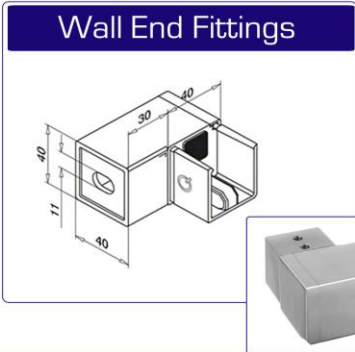

Juliette Balcony System Kit For Square Railings

Components

Wall end fittings mounting postions

Complete unit fitting

Stainless steel adhesive glue

Stainless steel adhesive glue for bonding the stainless steel components and the threaded expansion anchor bolts for providing secure fixing into concrete, brick and natural stone are sold separately.