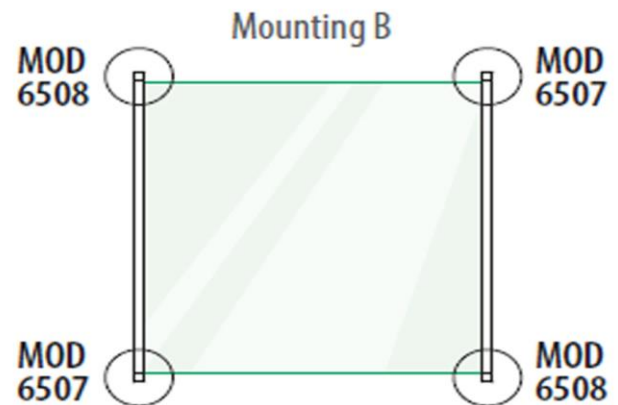

Juliette Balcony System Kit For Square Railings

Components

Wall end fittings mounting postions

Complete unit fitting

Stainless steel adhesive glue

Stainless steel adhesive glue for bonding the stainless steel components and the threaded expansion anchor bolts for providing secure fixing into concrete, brick and natural stone are sold separately.