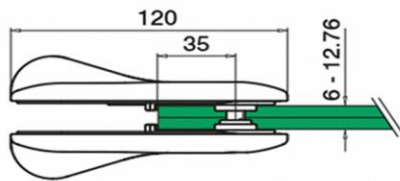

### Model O281 Glass to Glass Hinges:

Floor mounted base glass clamp.

### Model O282 Glass to Glass Door Lock:

Outdoor floor mounted base glass clamp are available in various styles