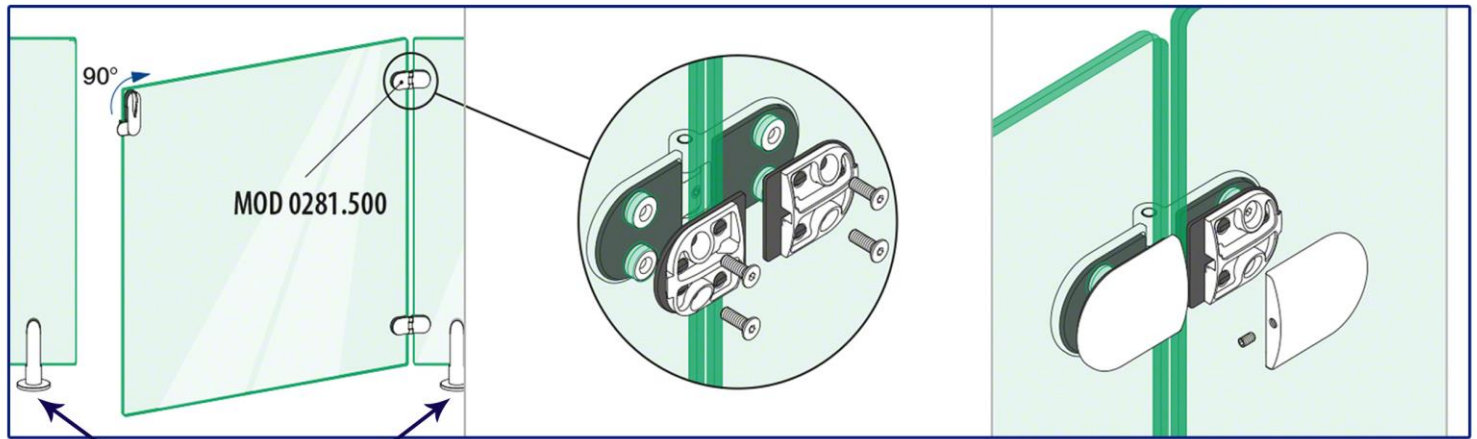

### Model O281 Glass to Glass Hinges:

Floor mounted base glass clamp.

### Model O282 Glass to Glass Door Lock:

Outdoor floor mounted base glass clamp are available in various styles