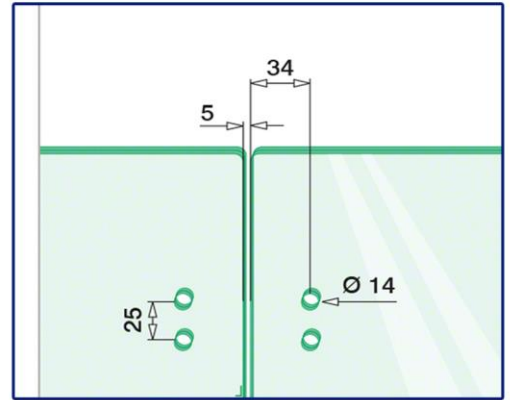

### Model O281 Glass to Glass Hinges:

Floor mounted base glass clamp.

### Model O282 Glass to Glass Door Lock:

Outdoor floor mounted base glass clamp are available in various styles