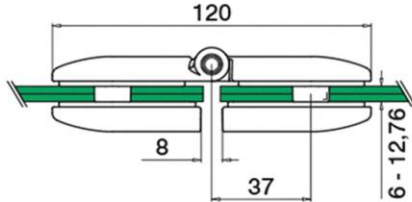

### Model O281 Glass to Glass Hinges:

Floor mounted base glass clamp.

### Model O282 Glass to Glass Door Lock:

Outdoor floor mounted base glass clamp are available in various styles