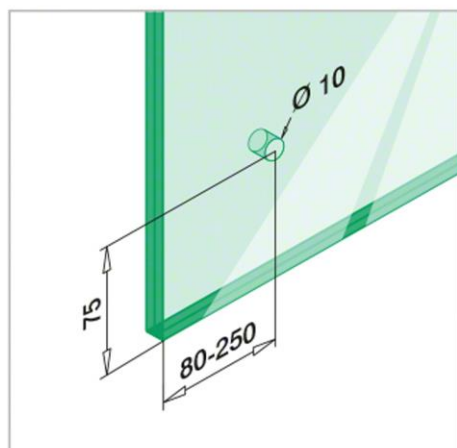

Model 6000 Oval Floor Mounted Base Glass Clamp

Installation Advice:

Note: The anchor bolt used as illustrated in illustration no.2, is sold separately.