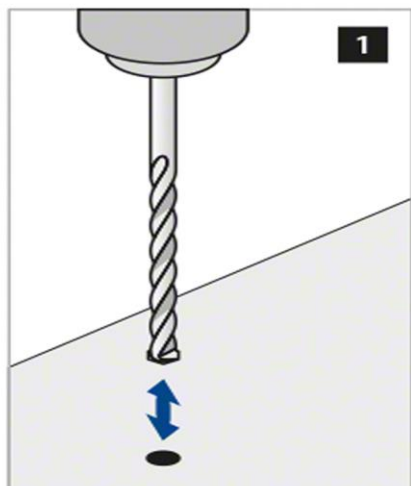

## Model 6000 Oval Floor Mounted Base Glass Clamp

### Installation Advice:

**Note:** The anchor bolt used as illustrated in illustration no.2, is sold separately.