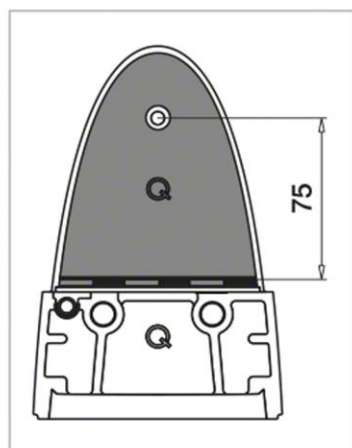

## Model 6000 Oval Floor Mounted Base Glass Clamp

### Installation Advice:

**Note:** The anchor bolt used as illustrated in illustration no.2, is sold separately.