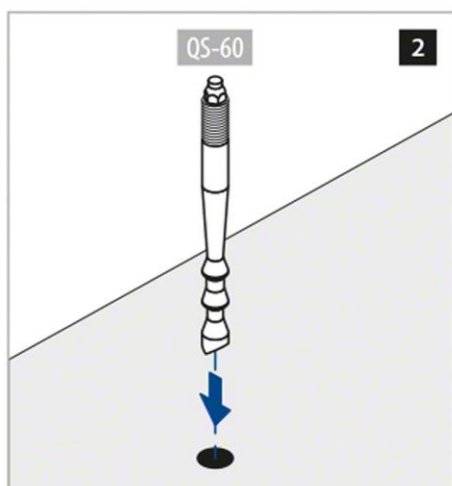

## Model 6000 Oval Floor Mounted Base Glass Clamp

### Installation Advice:

**Note:** The anchor bolt used as illustrated in illustration no.2, is sold separately.