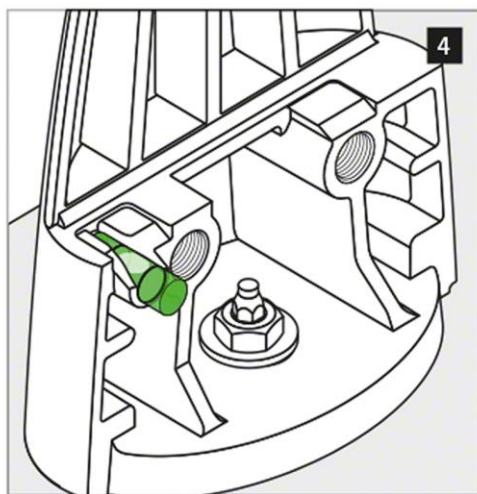

## Model 6000 Oval Floor Mounted Base Glass Clamp

### Installation Advice:

**Note:** The anchor bolt used as illustrated in illustration no.2, is sold separately.