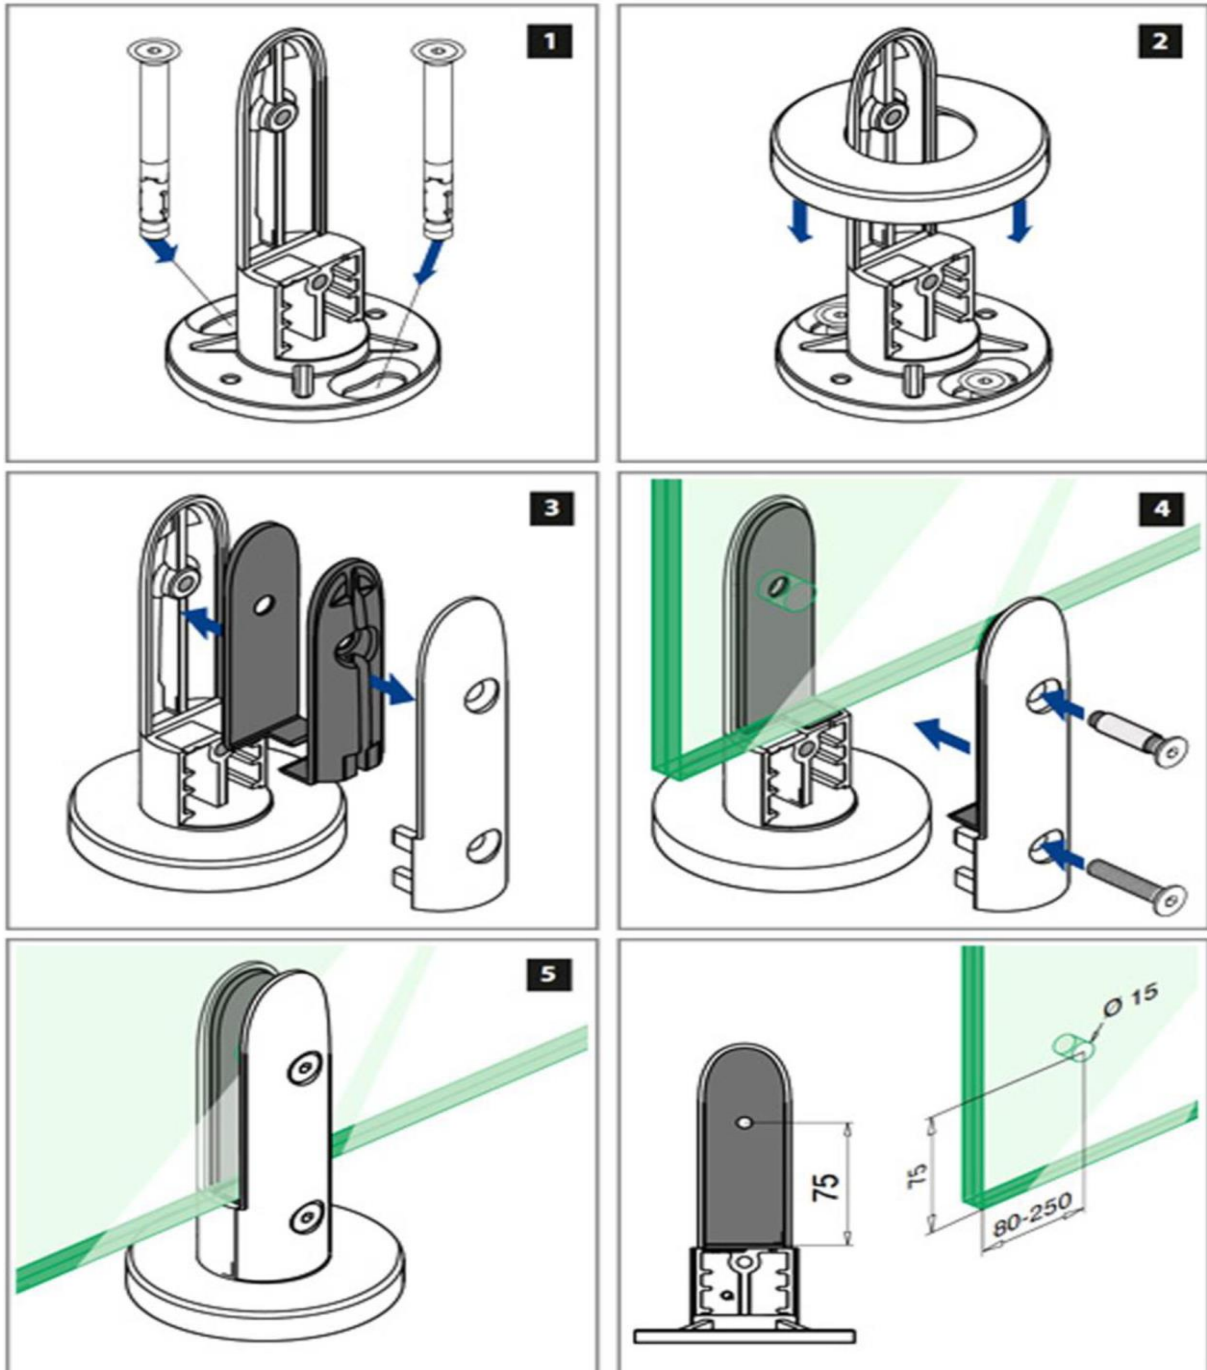

## Model 61 Tubular Surface Mount Base Glass Clamp

### Please note:

Flush Fitting High Performance Anchor Bolt **(in Illustration 1)** is sold separately.

Options include; Model 4212 High Performance Anchor  
Model 4212 FISCHER FH II 12/50 High Performance Anchor