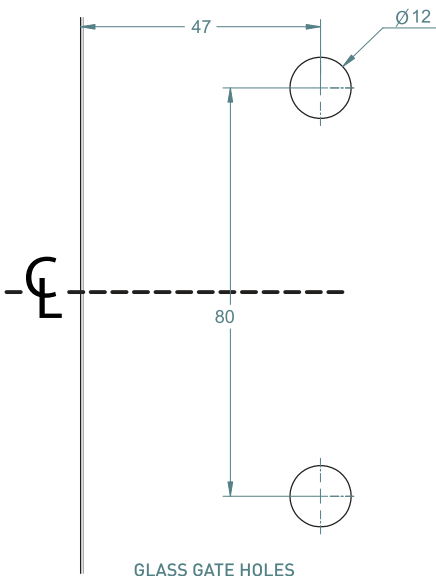

LATCH GLASS TO GLASS 180°

TO ORDER SPECIFY:

POLYMER SIDE PULL INC.
600GP POLISHED FINISH
600GS SATIN FINISH
600GB BLACK FINISH

FRONT ISOMETRIC VIEW

REAR ISOMETRIC VIEW

FITS SIDE PULLS:
* POLARIS 2205 S/S
* NATIONWIDE INDUSTRIES
* DOWNEE
* D&D TECHNOLOGIES

GLASS GATE HOLES

TOP VIEW