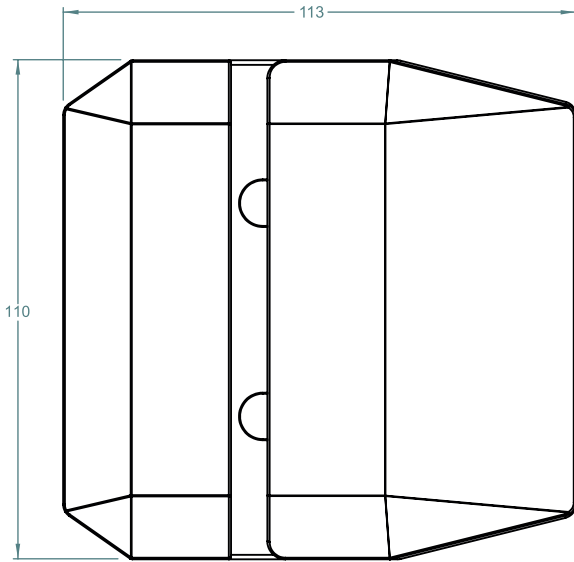

LATCH GLASS TO GLASS 180°

TO ORDER SPECIFY:

POLYMER SIDE PULL INC.
600GP POLISHED FINISH
600GS SATIN FINISH
600GB BLACK FINISH

FRONT ISOMETRIC VIEW

REAR ISOMETRIC VIEW

FITS SIDE PULLS:
* POLARIS 2205 S/S
* NATIONWIDE INDUSTRIES
* DOWNEE
* D&D TECHNOLOGIES

GLASS GATE HOLES

TOP VIEW