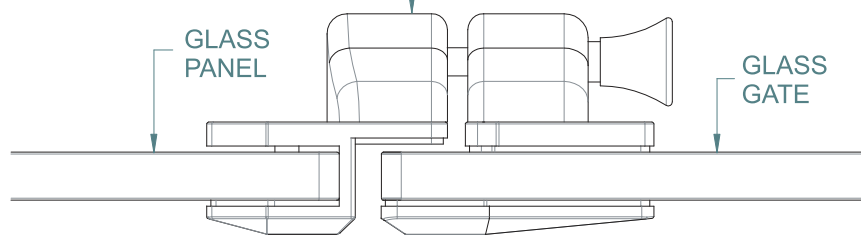

LATCH GLASS TO GLASS 180°

TO ORDER SPECIFY:

POLYMER SIDE PULL INC.
600GP POLISHED FINISH
600GS SATIN FINISH
600GB BLACK FINISH

FRONT ISOMETRIC VIEW

REAR ISOMETRIC VIEW

FITS SIDE PULLS:
* POLARIS 2205 S/S
* NATIONWIDE INDUSTRIES
* DOWNEE
* D&D TECHNOLOGIES

GLASS GATE HOLES

TOP VIEW