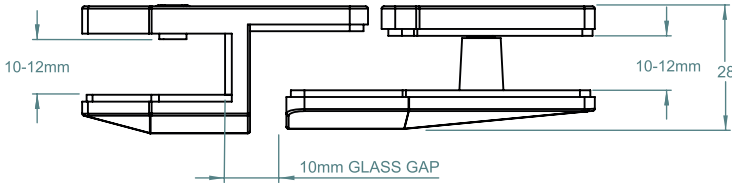

LATCH GLASS TO GLASS 180°

TO ORDER SPECIFY:

POLYMER SIDE PULL INC.
600GP POLISHED FINISH
600GS SATIN FINISH
600GB BLACK FINISH

FRONT ISOMETRIC VIEW

REAR ISOMETRIC VIEW

FITS SIDE PULLS:
* POLARIS 2205 S/S
* NATIONWIDE INDUSTRIES
* DOWNEE
* D&D TECHNOLOGIES

GLASS GATE HOLES

TOP VIEW