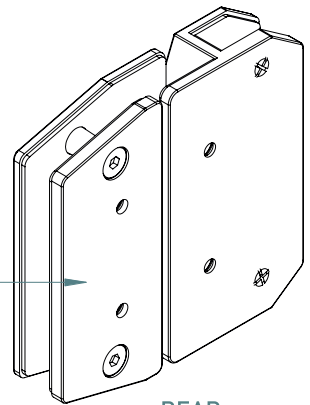

LATCH GLASS TO GLASS 180°

TO ORDER SPECIFY:

POLYMER SIDE PULL INC.
600GP POLISHED FINISH
600GS SATIN FINISH
600GB BLACK FINISH

FRONT ISOMETRIC VIEW

REAR ISOMETRIC VIEW

FITS SIDE PULLS:
* POLARIS 2205 S/S
* NATIONWIDE INDUSTRIES
* DOWNEE
* D&D TECHNOLOGIES

GLASS GATE HOLES

TOP VIEW