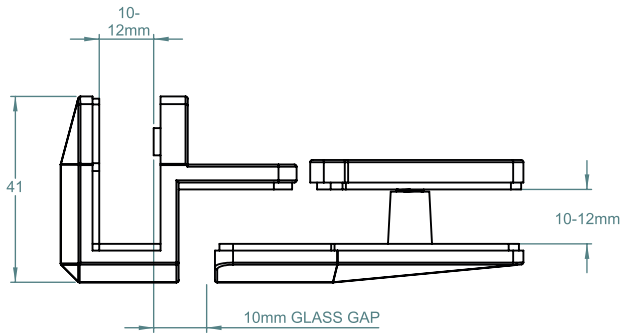

# LATCH GLASS TO GLASS 90°

TO ORDER SPECIFY:

**POLYMER SIDE PULL INC.**  
600G90P POLISHED FINISH  
600G90S SATIN FINISH  
600G90B BLACK FINISH

FRONT ISOMETRIC VIEW

REAR ISOMETRIC VIEW

FITS SIDE PULLS:  
\* POLARIS 2205 S/S  
\* NATIONWIDE INDUSTRIES  
\* DOWNEE  
\* D&D TECHNOLOGIES

GLASS GATE HOLES

TOP VIEW