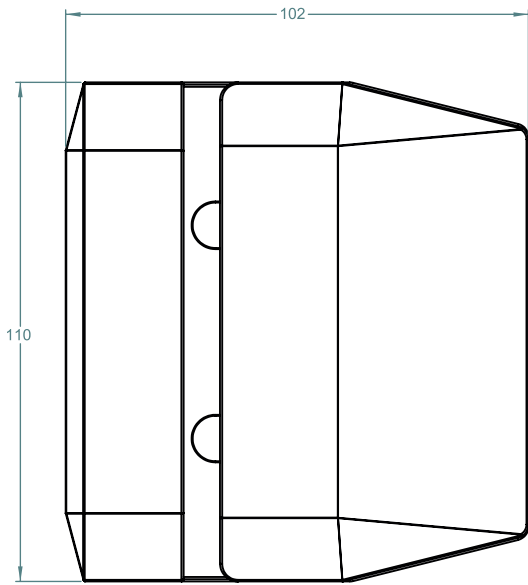

# LATCH GLASS TO GLASS 90°

TO ORDER SPECIFY:

**POLYMER SIDE PULL INC.**  
600G90P POLISHED FINISH  
600G90S SATIN FINISH  
600G90B BLACK FINISH

FRONT ISOMETRIC VIEW

REAR ISOMETRIC VIEW

FITS SIDE PULLS:  
\* POLARIS 2205 S/S  
\* NATIONWIDE INDUSTRIES  
\* DOWNEE  
\* D&D TECHNOLOGIES

GLASS GATE HOLES

TOP VIEW