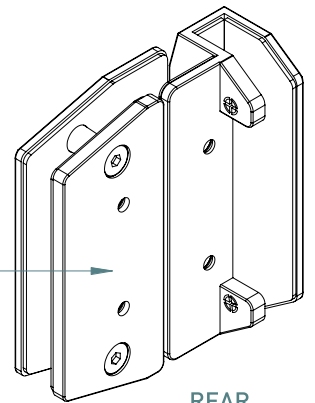

# LATCH GLASS TO GLASS 90°

TO ORDER SPECIFY:

**POLYMER SIDE PULL INC.**  
600G90P POLISHED FINISH  
600G90S SATIN FINISH  
600G90B BLACK FINISH

FRONT ISOMETRIC VIEW

REAR ISOMETRIC VIEW

FITS SIDE PULLS:  
\* POLARIS 2205 S/S  
\* NATIONWIDE INDUSTRIES  
\* DOWNEE  
\* D&D TECHNOLOGIES

GLASS GATE HOLES

TOP VIEW