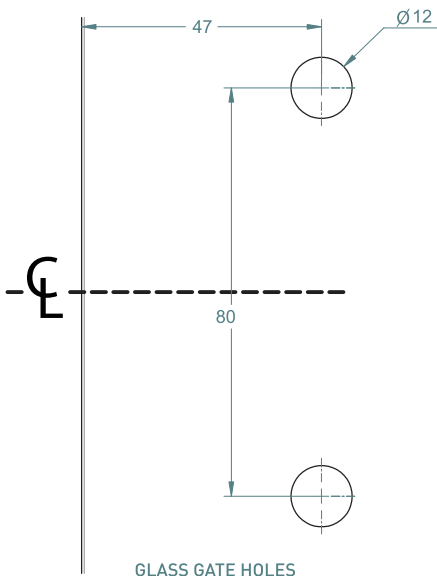

# LATCH GLASS TO GLASS 90°

TO ORDER SPECIFY:

**POLYMER SIDE PULL INC.**  
600G90P POLISHED FINISH  
600G90S SATIN FINISH  
600G90B BLACK FINISH

FRONT ISOMETRIC VIEW

REAR ISOMETRIC VIEW

FITS SIDE PULLS:  
\* POLARIS 2205 S/S  
\* NATIONWIDE INDUSTRIES  
\* DOWNEE  
\* D&D TECHNOLOGIES

GLASS GATE HOLES

TOP VIEW