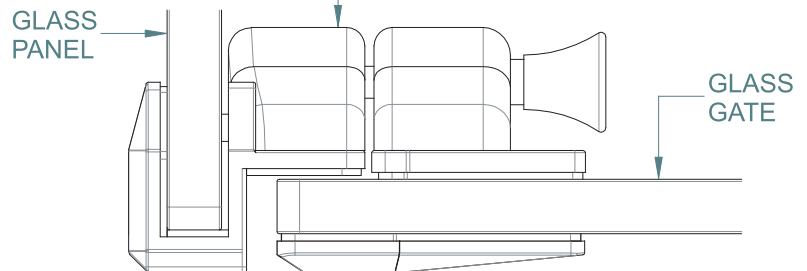

# LATCH GLASS TO GLASS 90°

TO ORDER SPECIFY:

**POLYMER SIDE PULL INC.**  
600G90P POLISHED FINISH  
600G90S SATIN FINISH  
600G90B BLACK FINISH

FRONT ISOMETRIC VIEW

REAR ISOMETRIC VIEW

FITS SIDE PULLS:  
\* POLARIS 2205 S/S  
\* NATIONWIDE INDUSTRIES  
\* DOWNEE  
\* D&D TECHNOLOGIES

GLASS GATE HOLES

TOP VIEW