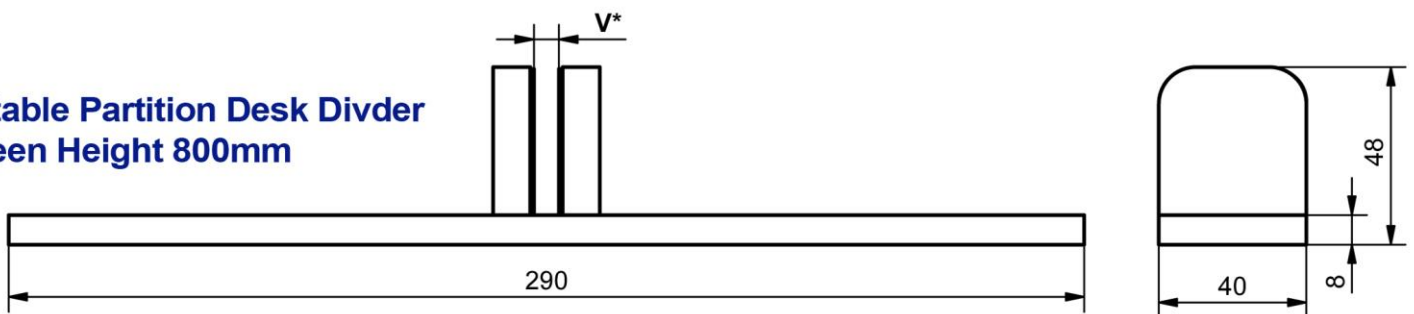

Portable Partition Desk Divider Screens

- * Suitable for panel thickness of 4 - 10mm.
- * Self-supporting, non marking.
- * East to install.
- * Max height: 1000mm.

**Portable Partition Desk Divider
Screen Height 1000mm**

**Portable Partition Desk Divider
Screen Height 800mm**

**Portable Partition Desk Divider
Screen Height 600mm**

Nylon screws for tightening

Thickness adjustment screw for 6 mm to 10mm