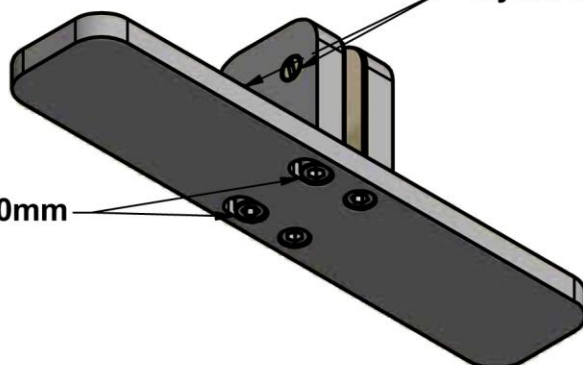

Portable Partition Desk Divider Screens

- * Suitable for panel thickness of 4 - 10mm.
- * Self-supporting, non marking.
- * East to install.
- * Max height: 1000mm.

**Portable Partition Desk Divider
Screen Height 1000mm**

**Portable Partition Desk Divider
Screen Height 800mm**

**Portable Partition Desk Divider
Screen Height 600mm**

Nylon screws for tightening

Thickness adjustment screw for 6 mm to 10mm