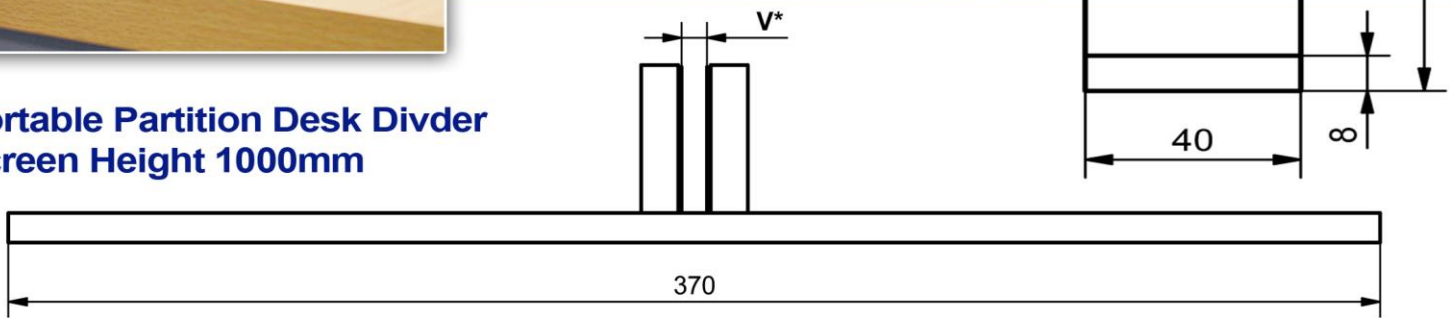

Portable Partition Desk Divider Screens

- * Suitable for panel thickness of 4 - 10mm.
- * Self-supporting, non marking.
- * East to install.
- * Max height: 1000mm.

**Portable Partition Desk Divider
Screen Height 1000mm**

**Portable Partition Desk Divider
Screen Height 800mm**

**Portable Partition Desk Divider
Screen Height 600mm**

Nylon screws for tightening

Thickness adjustment screw for 6 mm to 10mm