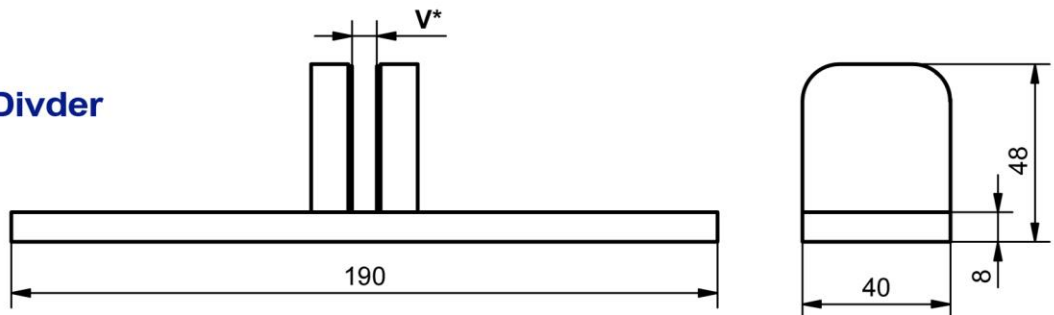

Portable Partition Desk Divider Screens

- * Suitable for panel thickness of 4 - 10mm.
- * Self-supporting, non marking.
- * East to install.
- * Max height: 1000mm.

**Portable Partition Desk Divider
Screen Height 1000mm**

**Portable Partition Desk Divider
Screen Height 800mm**

**Portable Partition Desk Divider
Screen Height 600mm**

Nylon screws for tightening

Thickness adjustment screw for 6 mm to 10mm