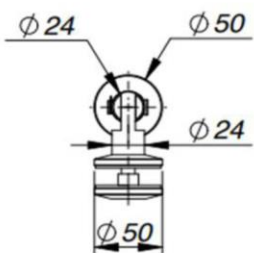

Light 4 points

Our canopies are made of 316 (A4) stainless steel. Without glass.

Dimensions

	GLASS THICKNESS LAMINATED TEMPERED (MM)	
	11.52	13.52
PA max	800	1000
PB max	700	800
PF max	200	250

MAX. GLASS DIMENSION
1500 x 1100

For further technical information, please refer to the technical catalogue.

Fittings

BOTTOM BRACKET

TOP BRACKET

GUSSET

TENSION ROD

Reference to order

A 4 point canopy is available for a 5.5 to 6.6 glass thickness.