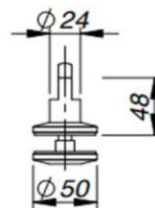

Light 4 points

Our canopies are made of 316 (A4) stainless steel. Without glass.

Dimensions

	GLASS THICKNESS LAMINATED TEMPERED (MM)	
	11.52	13.52
PA max	800	1000
PB max	700	800
PF max	200	250

MAX. GLASS DIMENSION
1500 x 1100

For further technical information, please refer to the technical catalogue.

Fittings

BOTTOM BRACKET

TOP BRACKET

GUSSET

TENSION ROD

Reference to order

A 4 point canopy is available for a 5.5 to 6.6 glass thickness.