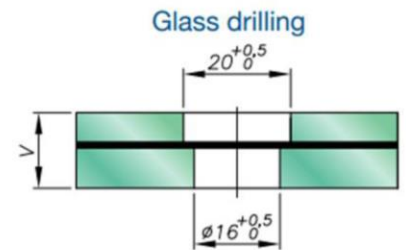

Light 4 points

Our canopies are made of 316 (A4) stainless steel. Without glass.

Dimensions

	GLASS THICKNESS LAMINATED TEMPERED (MM)	
	11.52	13.52
PA max	800	1000
PB max	700	800
PF max	200	250

MAX. GLASS DIMENSION
1500 x 1100

For further technical information, please refer to the technical catalogue.

Fittings

BOTTOM BRACKET

TOP BRACKET

GUSSET

TENSION ROD

Reference to order

A 4 point canopy is available for a 5.5 to 6.6 glass thickness.