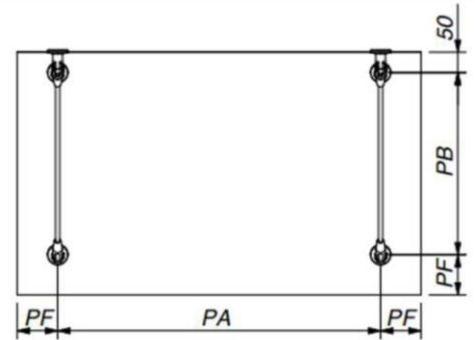

Light 4 points

Our canopies are made of 316 (A4) stainless steel. Without glass.

Dimensions

	GLASS THICKNESS LAMINATED TEMPERED (MM)	
	11.52	13.52
PA max	800	1000
PB max	700	800
PF max	200	250

MAX. GLASS DIMENSION
1500 x 1100

For further technical information, please refer to the technical catalogue.

Fittings

BOTTOM BRACKET

TOP BRACKET

GUSSET

TENSION ROD

Reference to order

A 4 point canopy is available for a 5.5 to 6.6 glass thickness.