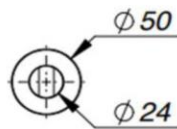

Light 4 points

Our canopies are made of 316 (A4) stainless steel. Without glass.

Dimensions

	GLASS THICKNESS LAMINATED TEMPERED (MM)	
	11.52	13.52
PA max	800	1000
PB max	700	800
PF max	200	250

MAX. GLASS DIMENSION
1500 x 1100

For further technical information, please refer to the technical catalogue.

Fittings

BOTTOM BRACKET

TOP BRACKET

GUSSET

TENSION ROD

Reference to order

A 4 point canopy is available for a 5.5 to 6.6 glass thickness.