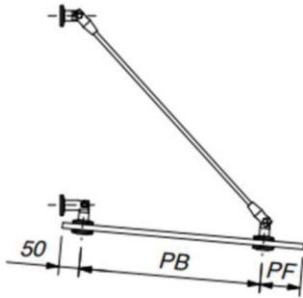

Light 4 points

Our canopies are made of 316 (A4) stainless steel. Without glass.

Dimensions

	GLASS THICKNESS LAMINATED TEMPERED (MM)	
	11.52	13.52
PA max	800	1000
PB max	700	800
PF max	200	250

MAX. GLASS DIMENSION
1500 x 1100

For further technical information, please refer to the technical catalogue.

Fittings

BOTTOM BRACKET

TOP BRACKET

GUSSET

TENSION ROD

Reference to order

A 4 point canopy is available for a 5.5 to 6.6 glass thickness.