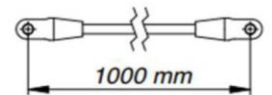

Light 4 points

Our canopies are made of 316 (A4) stainless steel. Without glass.

Dimensions

	GLASS THICKNESS LAMINATED TEMPERED (MM)	
	11.52	13.52
PA max	800	1000
PB max	700	800
PF max	200	250

MAX. GLASS DIMENSION
1500 x 1100

For further technical information, please refer to the technical catalogue.

Fittings

BOTTOM BRACKET

TOP BRACKET

GUSSET

TENSION ROD

Reference to order

A 4 point canopy is available for a 5.5 to 6.6 glass thickness.