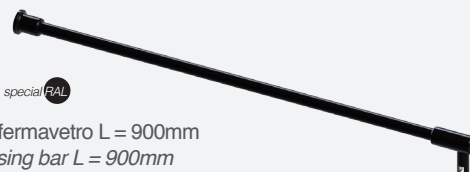

8505R special RAL
cerniera vetro-vetro
a scatto regolabile
*adjustable clicking hinge
glass to glass*

4428 special RAL
angolare vetro-muro regolabile
*adjustable angular fitting
glass to wall*

5400 special RAL
coppia pomoli Ø 25mm
pair of knobs Ø 25mm

5Q12 special RAL
coppia pomoli 20x20mm
pair of knobs 20x20mm

4429 special RAL
angolare vetro-vetro regolabile
*adjustable angular fitting
glass to glass*

8P08 special RAL
canalina fermavetro a U in acciaio inox
stainless steel U-shaped profiles